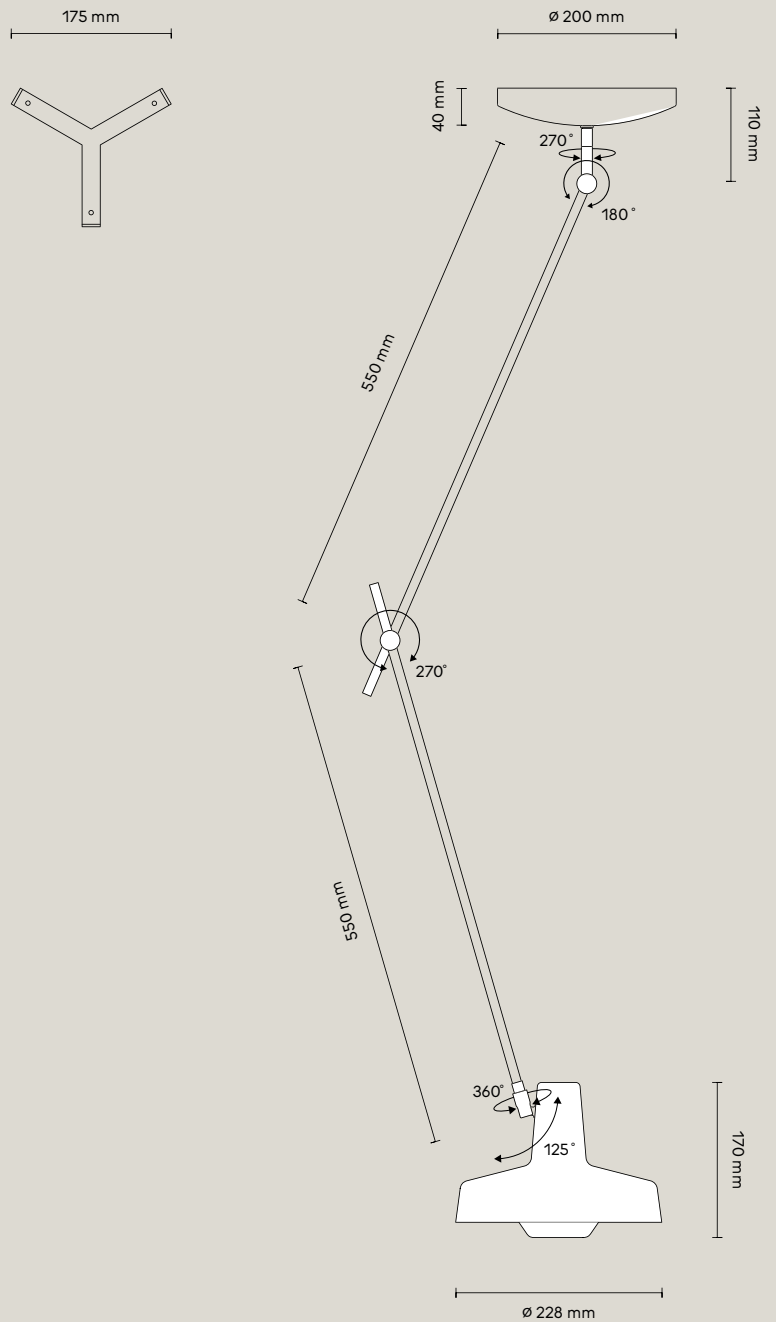

- Movable lampshade and arms
- Undershade diffuser
- Indoor use

Material:

Steel, Aluminium

Mount:

Direct ceiling mounting

Bulb:

Not Included; max Ø65 mm, H115 mm

Light Source:

E27, Max 70W

Ratings:

220–230 V; 50 Hz; IP 20; class I

Certificates:

CE | 874/2012 |

Packaging:

Width	395 mm
Depth	395 mm
Height	795 mm
Weight	4.4 kg

Showroom
 20159 Milano - Via L. Porro Lambertenghi 18
 Tel. +39026883199
 milano@riva.it