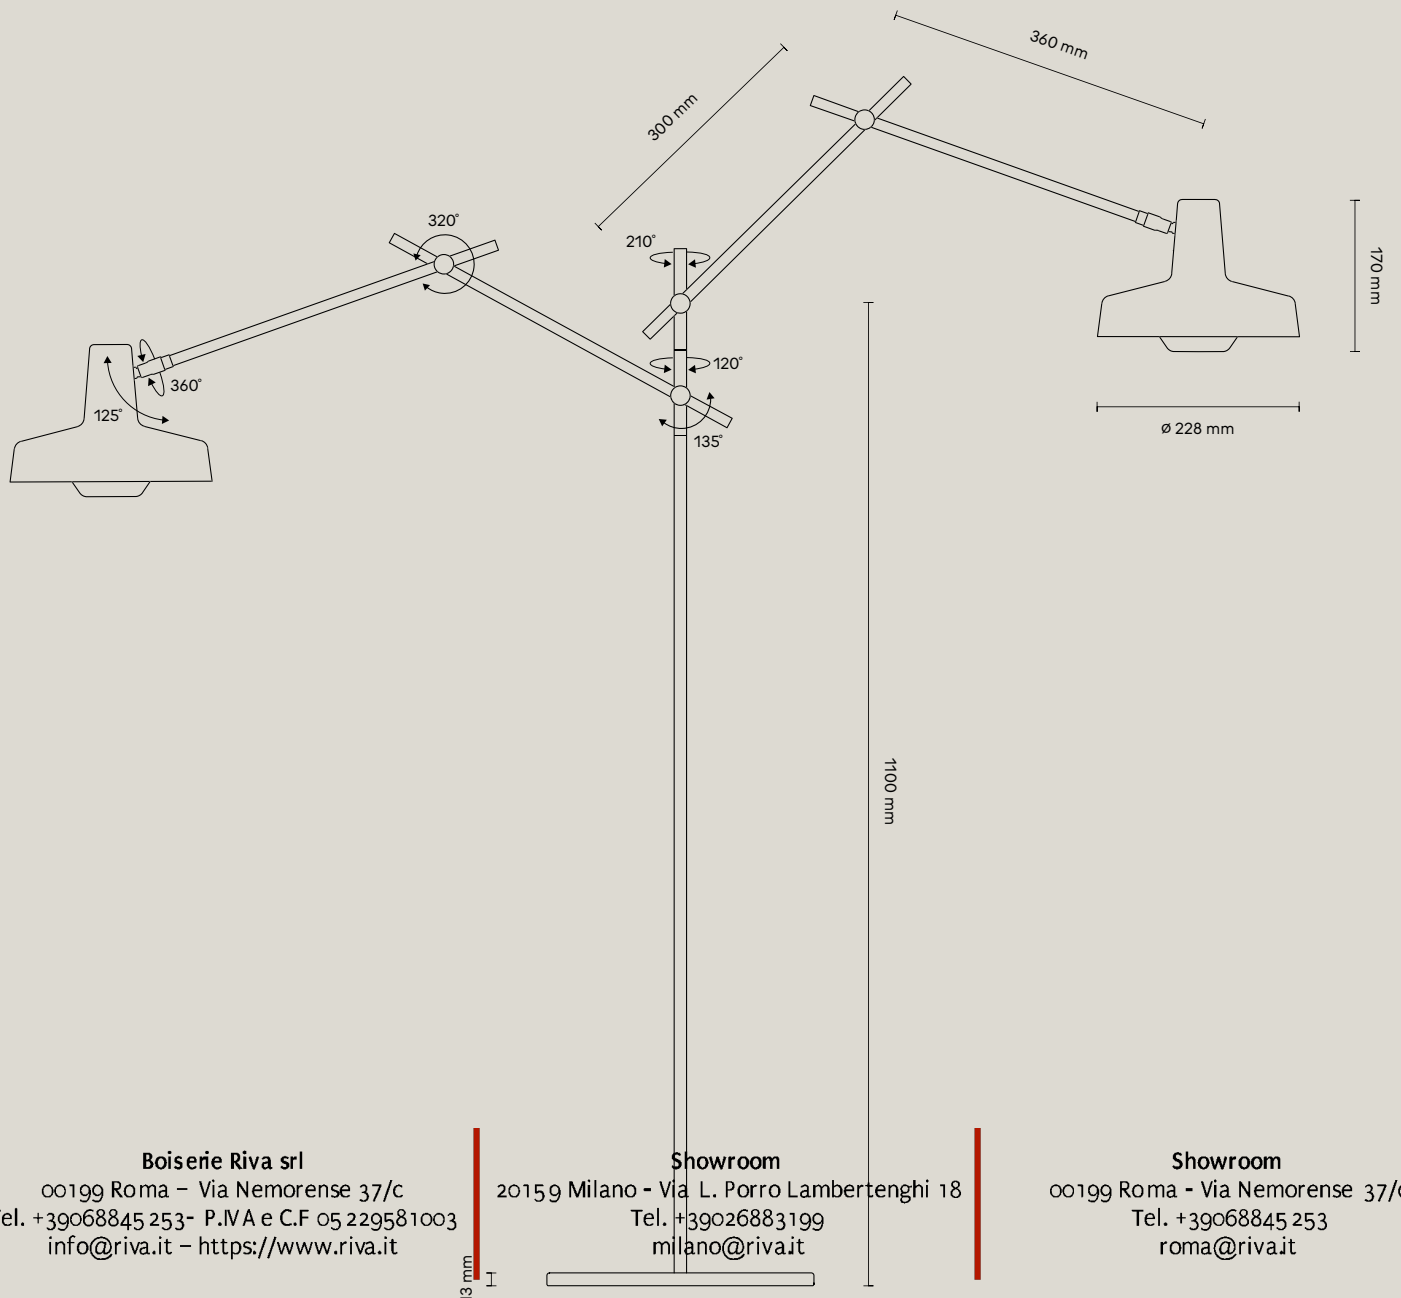

Showroom
00199 Roma - Via Nemorense 37/c
Tel. +39068845 253
roma@riva.it

Arigato Floor Lamp Double

Product Fact Sheet

Code / Colour:
 AR-F2 / Black / RAL 9005 / ●
 AR-F2w / White / RAL 9003 / ○

Characteristics:
 - Movable lampshade and arms
 - Undershade diffuser
 - Indoor use

Material:
 Steel, Aluminium

Cord:
 Length 1600 mm
 ON/OFF switch (500 mm from the base)

Bulb:
 Not included; max Ø65 mm, H115 mm

Light Source:
 E27, 2 x Max 70W

Ratings:
 220–230 V; 50 Hz; IP 20; class I

Certificates:
 CE | 874/2012 |

Packaging:
 Width 395 mm
 Depth 395 mm
 Height 1205 mm
 Weight 13.8 kg

Boiserie Riva srl
 00199 Roma - Via Nemorense 37/c
 Tel. +39068845 253- P.IVA e C.F 05 229581003
 info@riva.it - https://www.riva.it