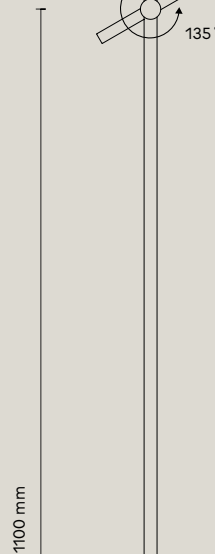

- Movable lampshade and arm
- Undershade diffuser
- Indoor use

Material:

Steel, Aluminium

Cord:

Length 1600 mm
 ON/OFF switch (500 mm from the base)

Bulb:

Not Included; max Ø65 mm, H115 mm

Light Source:

E27, Max 70W

Ratings:

220–230 V; 50 Hz; IP 20; class I

Certificates:

CE | 874/2012 |

Packaging:

Width	395 mm
Depth	395 mm
Height	1205 mm
Weight	10.7 kg

003