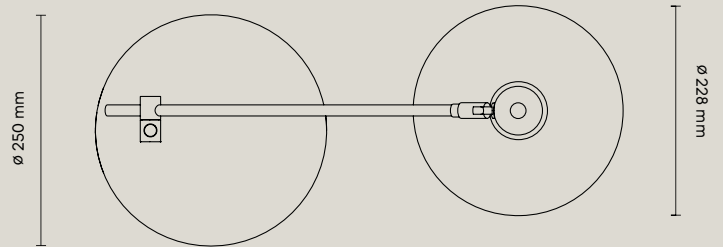

- Movable lampshade and arm
- Undershade diffuser
- Indoor use

Material:

Steel, Aluminium

Cord:

Length 1600 mm
 ON/OFF switch (500 mm from the base)

Bulb:

Not Included; max Ø65 mm, H115 mm

Light Source:

E27, Max 70W

Ratings:

220–230 V; 50 Hz; IP 20; class I

Certificates:

CE | 874/2012 |

Packaging:

Width	395 mm
Depth	395 mm
Height	1205 mm
Weight	10.7 kg

003