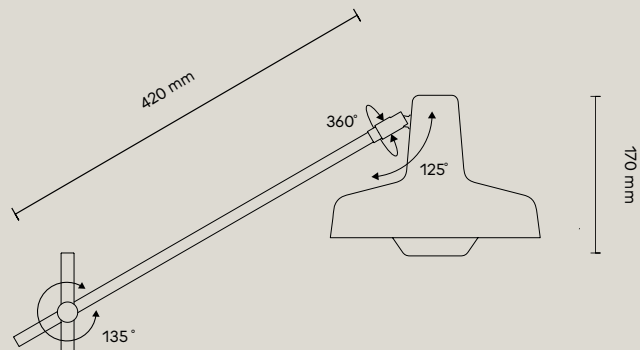

- Movable lampshade and arm
- Undershade diffuser
- Indoor use

Material:

Steel, Aluminium

Cord:

Length 1600 mm
 ON/OFF switch (500 mm from the base)

Bulb:

Not Included; max Ø65 mm, H115 mm

Light Source:

E27, Max 70W

Ratings:

220–230 V; 50 Hz; IP 20; class I

Certificates:

CE | 874/2012 |

Packaging:

Width	395 mm
Depth	395 mm
Height	1205 mm
Weight	10.7 kg

003