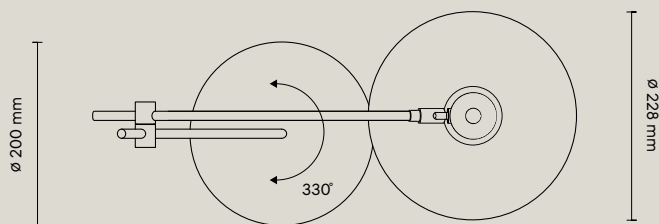

- Movable lampshade and arm
- Undershade diffuser
- Rotating base
- Indoor use

Material:

Steel, Aluminium

Cord:

Length 1300 mm

ON/OFF switch (100 mm from the base)

Bulb:

Not Included; max Ø65 mm, H115 mm

Light Source:

E27, Max 70W

Ratings:

220–230 V; 50 Hz; IP 20; class I

Certificates:

CE | 874/2012 |

Packaging:

Width	305 mm
Depth	380 mm
Height	610 mm
Weight	7.6 kg