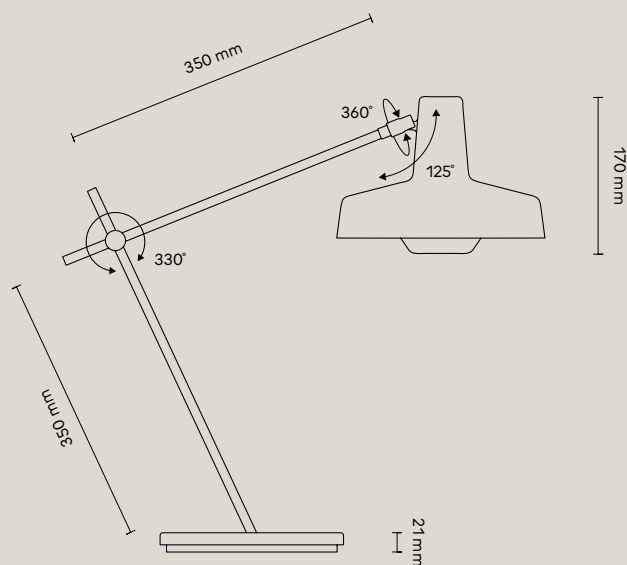

- Movable lampshade and arm
- Undershade diffuser
- Rotating base
- Indoor use

Material:

Steel, Aluminium

Cord:

Length 1300 mm

ON/OFF switch (100 mm from the base)

Bulb:

Not Included; max Ø65 mm, H115 mm

Light Source:

E27, Max 70W

Ratings:

220–230 V; 50 Hz; IP 20; class I

Certificates:

CE | 874/2012 |

Packaging:

Width	305 mm
Depth	380 mm
Height	610 mm
Weight	7.6 kg