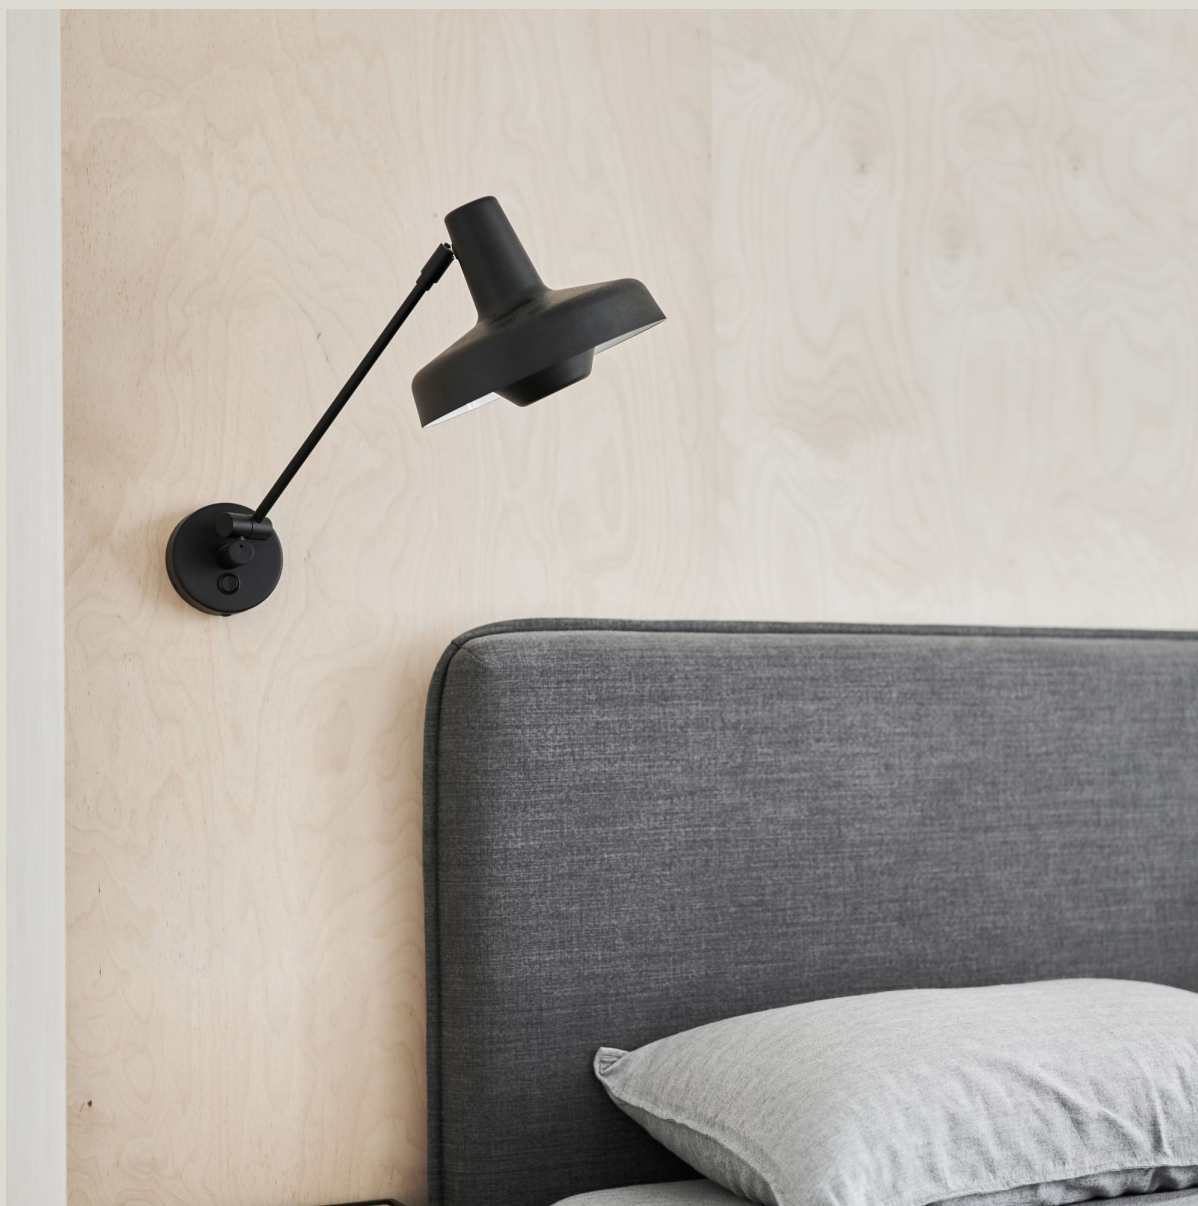

ARIGATO WALL SHORT

370,00 €

SKU: AR-W-So

Brand: Grupa

Boiserie Riva srl
00199 Roma - Via Nemorense 37/c
Tel. +39068845 253- P.IVA e C.F 05 229581003
info@riva.it - <https://www.riva.it>

Showroom
20159 Milano - Via L. Porro Lambertenghi 18
Tel. +39026883199
milano@riva.it

Showroom
00199 Roma - Via Nemorense 37/c
Tel. +39068845 253
roma@riva.it