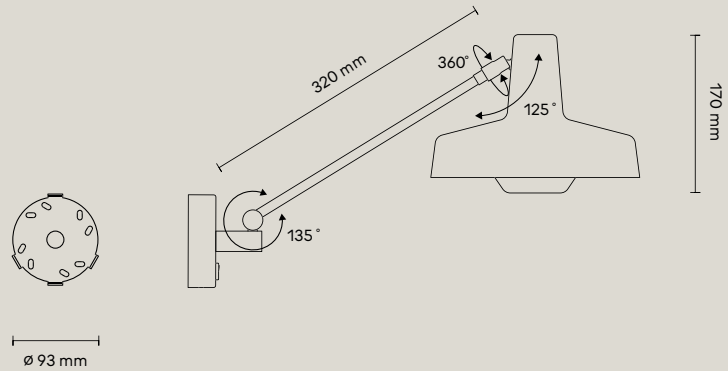

- Movable lampshade and arm
- Undershade diffuser
- On/Off switch on the lamp base
- Indoor use

Material:

Steel, Aluminium

Installation:

Hardwiring / Plug-in

Cord:

Removable cord included, 2500 mm

Bulb:

Not included; max Ø65 mm, H115 mm

Light Source:

E27, Max 70W

Ratings:

220–230 V; 50 Hz; IP 20; class I

Certificates:

CE | 874/2012 |

Packaging:

Width	305 mm
Depth	380 mm
Height	610 mm
Weight	3.6 kg

Showroom
 20159 Milano - Via L. Porro Lambertenghi 18
 Tel. +39026883199
 milano@riva.it

Showroom
 00199 Roma - Via Nemorense 37/c
 Tel. +39068845253
 roma@riva.it