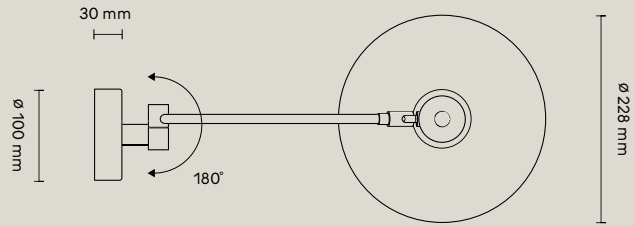

Not included; max Ø65 mm, H115 mm

Light Source:

E27, Max 70W

Ratings:

220–230 V; 50 Hz; IP 20; class I

Certificates:

CE | 874/2012 |

Packaging:

Width	305 mm
Depth	380 mm
Height	610 mm
Weight	3.6 kg

Showroom
 20159 Milano - Via L. Porro Lambertenghi 18
 Tel. +39026883199
 milano@riva.it

Showroom
 00199 Roma - Via Nemorense 37/c
 Tel. +39068845253
 roma@riva.it