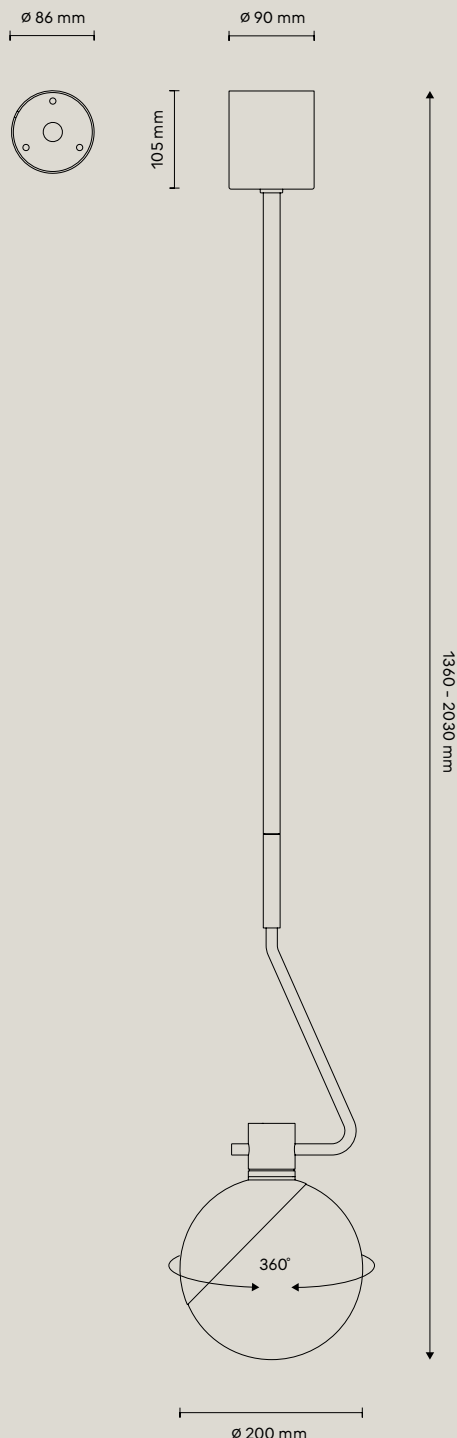

Showroom
20159 Milano - Via L. Porro Lambertenghi 18
Tel. +39026883199
milano@riva.it

Showroom
00199 Roma - Via Nemorense 37/c
Tel. +39068845 253
roma@riva.it