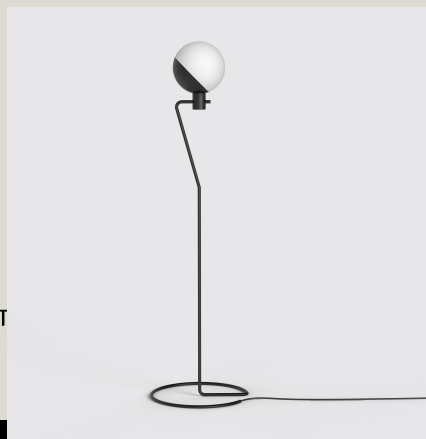

Showroom
20159 Milano - Via L. Porro Lambertenghi 18
Tel. +39026883199
milano@riva.it

Showroom
00199 Roma - Via Nemorense 37/c
Tel. +39068845253
roma@riva.it