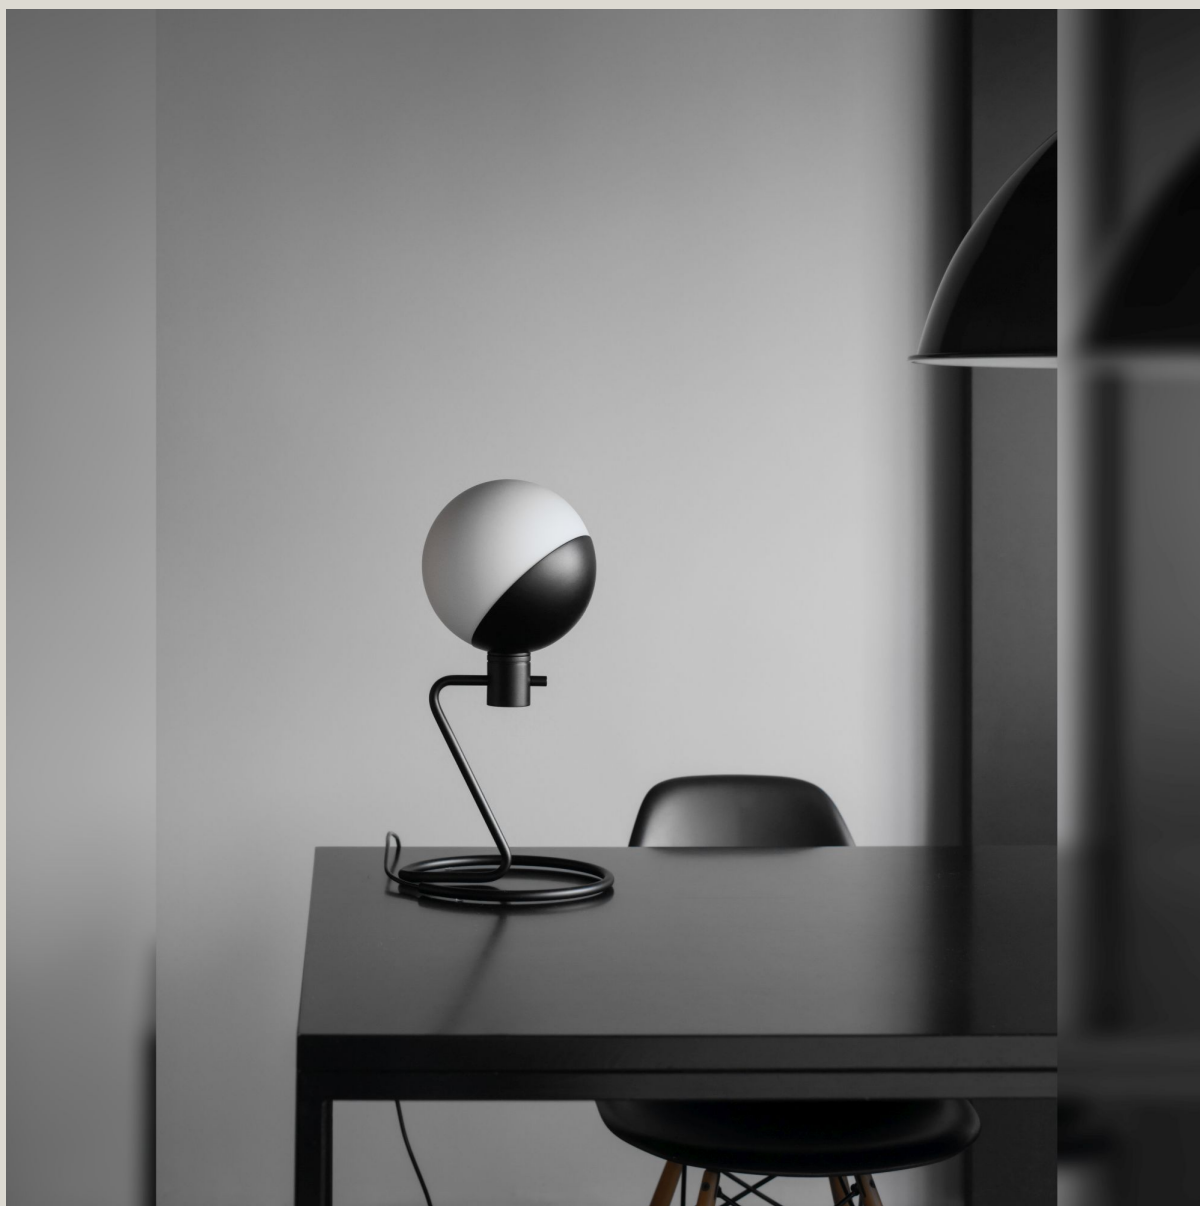

BALUNA TABLE

469,00 €

SKU: BA-T

Brand: Grupa

Boiserie Riva srl
00199 Roma - Via Nemorense 37/c
Tel. +39068845 253- P.IVA e C.F 05 229581003
info@riva.it - <https://www.riva.it>

Showroom
20159 Milano - Via L. Porro Lambertenghi 18
Tel. +39026883199
milano@riva.it

Showroom
00199 Roma - Via Nemorense 37/c
Tel. +39068845 253
roma@riva.it