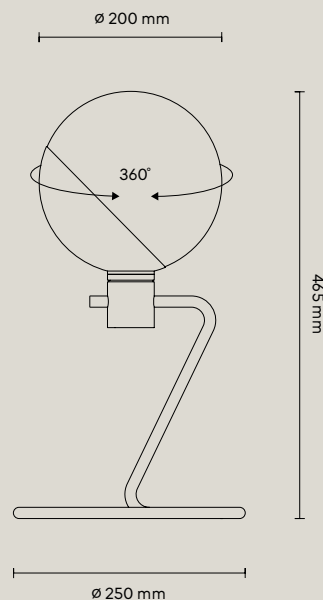

Finish: aluminum

Dimensions: h. 46 cm

Built-in dimmer

Bulb: E14, Max 8W; max Ø36 mm

Boiserie Riva srl

00199 Roma - Via Nimorense 37/c
Tel. +39068845 253- P.IVA e C.F 05 229581003
info@riva.it - <https://www.riva.it>

Material:

Steel, Glass

Cord:

Length 2000 mm

Bulb:

Included only with integrated dimmer option - dimmable LED
The product contains a light source of energy efficiency class E

Light Source:

E14, Max 8W; max Ø36 mm

Ratings:

220-230 V; 50 Hz; IP 20; class I

Certificates:

CE | 874/2012 |

Packaging:

Width	270 mm
Depth	270 mm
Height	520 mm
Weight	3.1 kg

ON / OFF / dimm switch

Showroom
20159 Milano - Via L. Porro Lambertenghi 18
Tel. +39026883199
milano@riva.it