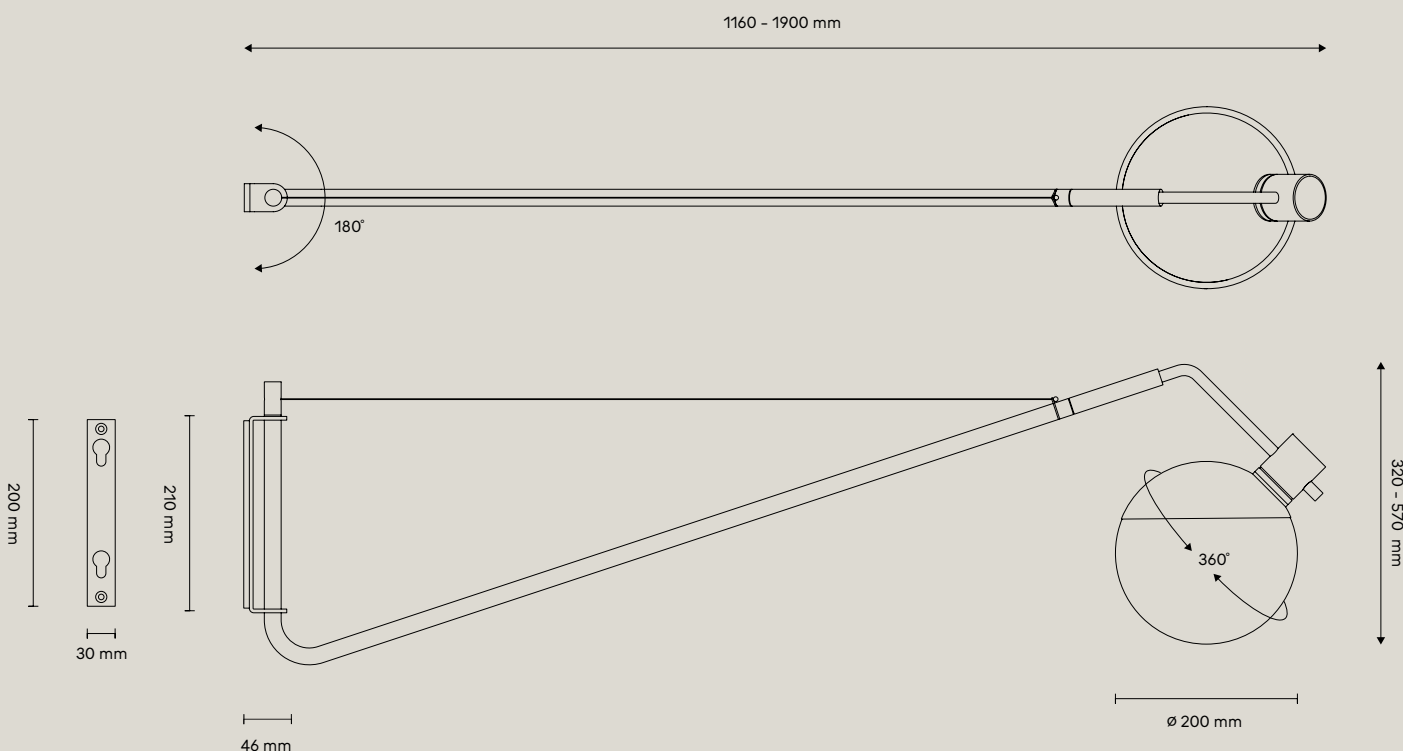

Showroom
00199 Roma - Via Nemorense 37/c
Tel. +39068845 253
roma@riva.it

Baluna Wall Lamp Long

Product Fact Sheet

Code / Colour:

BA-W-L / Black / RAL 9005 / ●
 BA-W-Lnd / Black / RAL 9005 / ●

Characteristics:

- Built-in on/off switch
- With or without integrated dimmer
- Triple coated opal glass diffuser
- Rotating lampshade and arm
- Adjustable length
- Indoor use

Material:

Steel, Glass

Cord:

Length 2500-3300mm

Installation:

Plug-in

Light Source:

E14, Max 8W; max Ø36 mm

Bulb:

Included only with integrated dimmer option - dimmable LED

The product contains a light source of energy efficiency class E

Ratings:

220-230 V; 50 Hz; IP 20; class I

Certificates:

CE | 874/2012 |

Packaging:

| | |
|--------|---------|
| Width | 270 mm |
| Depth | 385 mm |
| Height | 1175 mm |
| Weight | 5 kg |

Boiserie Riva srl
 00199 Roma - Via Nemorense 37/c
 Tel. +39068845253- P.IVA e C.F. 05229581003
 info@riva.it - https://www.riva.it