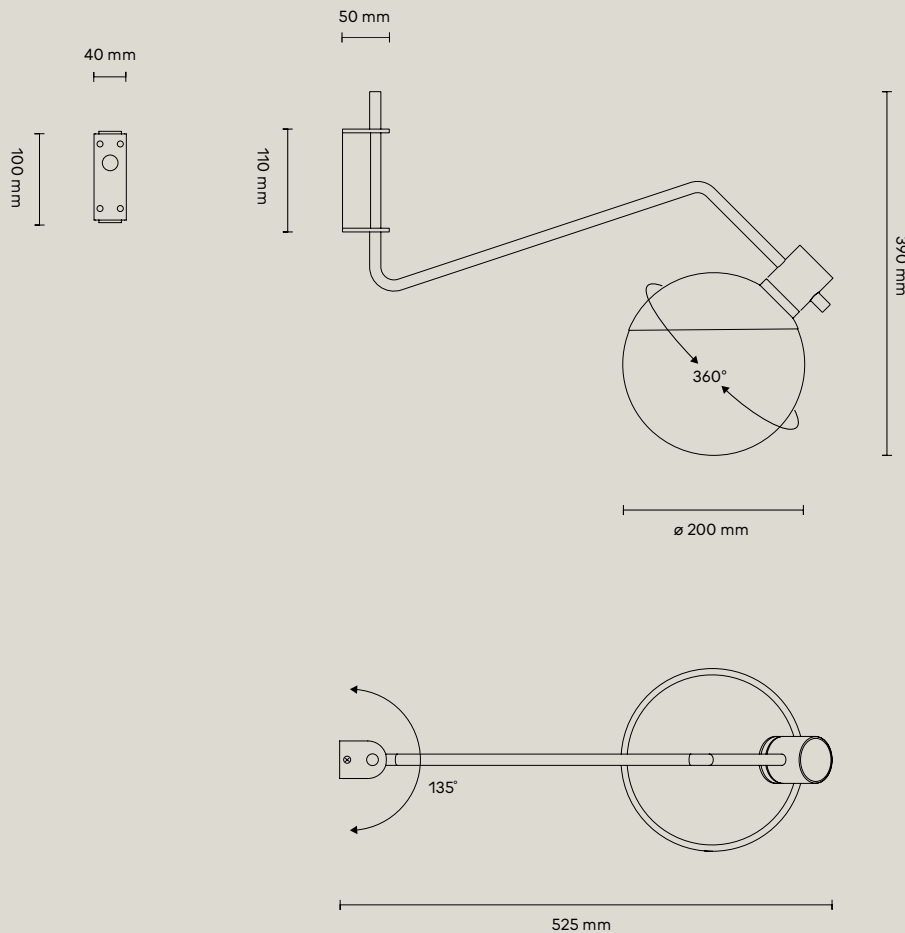

**Finish: aluminum**

**Dimensions: L. 51.5 cm**

**Built-in dimmer**

**Bulb: E14, Max 8W; max Ø36 mm**

Material:

Steel, Glass

Cord:

Removable cord included, 2500 mm

Installation:

Hardwiring / Plug-in

Bulb:

Included only with integrated dimmer option - dimmable LED

The product contains a light source of energy efficiency class E

Light Source:

E14, Max 8W; max Ø36 mm

Ratings:

220-230 V; 50 Hz; IP 20; class I

Certificates:

CE | 874/2012 |

Packaging:

Width	270 mm
Depth	385 mm
Height	615 mm
Weight	3.1 kg

ON / OFF / dimm switch

**Showroom**  
 20159 Milano - Via L. Porro Lambertenghi 18  
 Tel. +39026883199  
 milano@riva.it

**Showroom**  
 00199 Roma - Via Nemorense 37/c  
 Tel. +39068845253  
 roma@riva.it