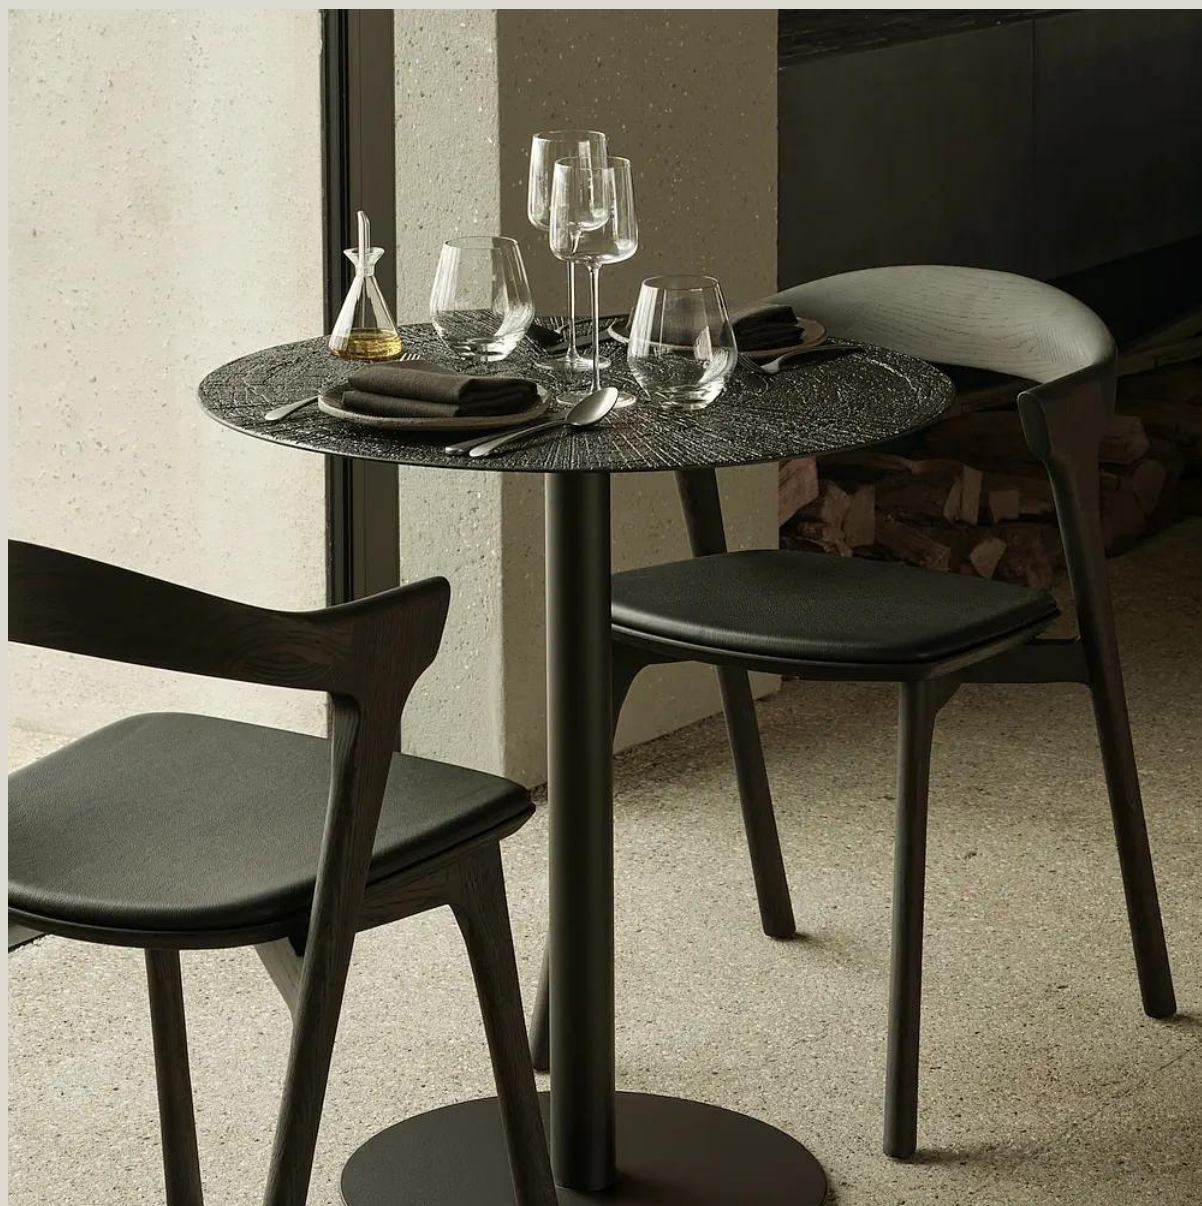

BLEND TABLE

588,00 € – 728,00 €

SKU: artcffblend010-1

Brand: Ethnicraft

Boiserie Riva srl
00199 Roma - Via Nemorense 37/c
Tel. +39068845 253- P.IVA e C.F 05 229581003
info@riva.it - <https://www.riva.it>

Showroom
20159 Milano - Via L. Porro Lambertenghi 18
Tel. +39026883199
milano@riva.it

Showroom
00199 Roma - Via Nemorense 37/c
Tel. +39068845 253
roma@riva.it