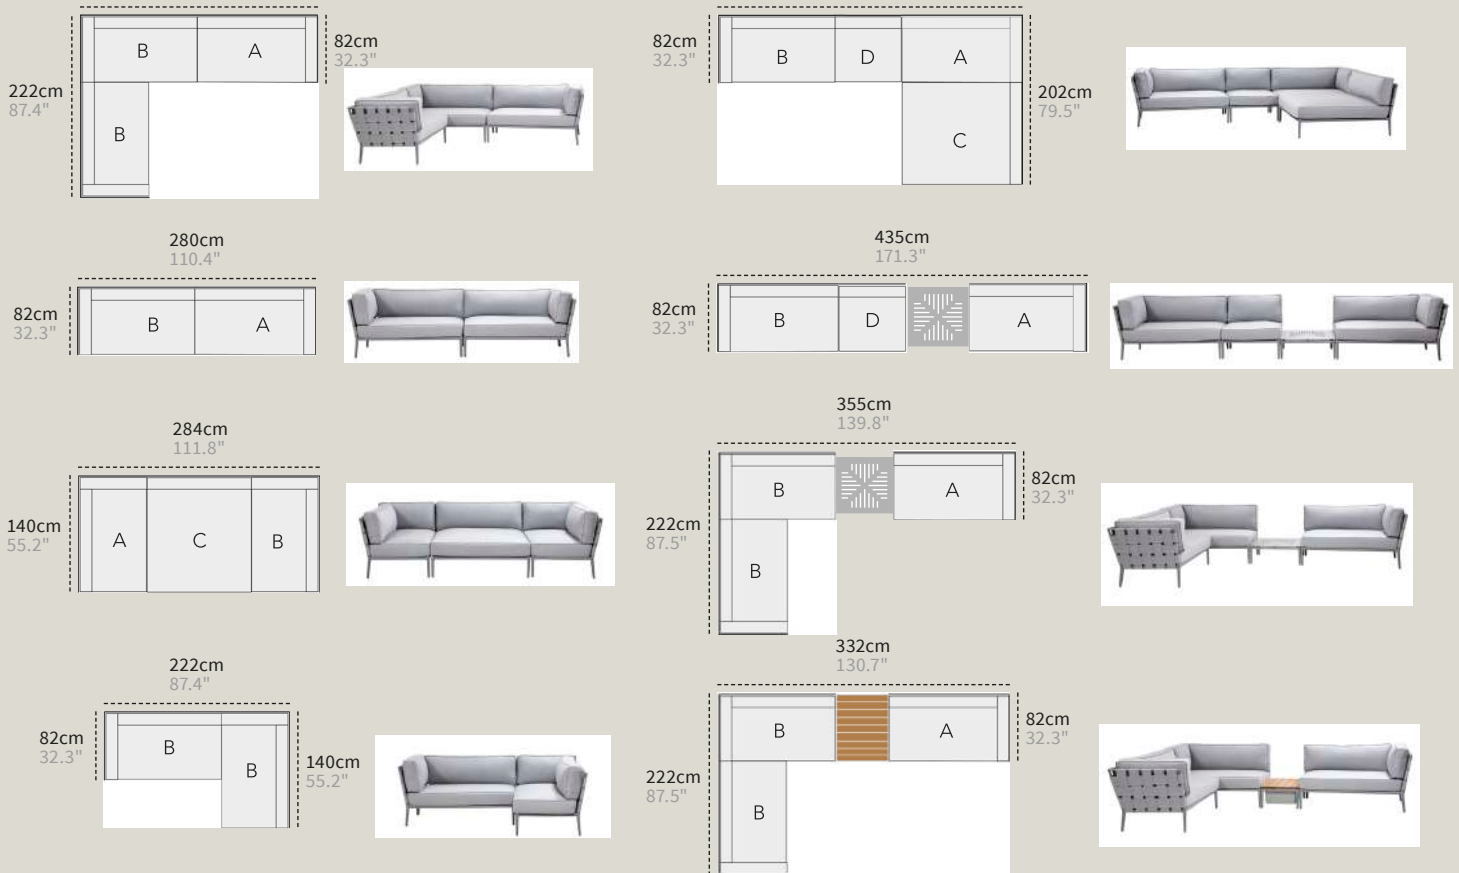

Conic combinations

Boiserie Riva srl
00199 Roma - Via Nemorense 37/c
Tel. +39068845 253- P.IVA e C.F 05 229581003
info@riva.it - https://www.riva.it

Showroom
20159 Milano - Via L. Porro Lambertenghi 18
Tel. +39026883199
milano@riva.it

Showroom
00199 Roma - Via Nemorense 37/c
Tel. +39068845 253
roma@riva.it