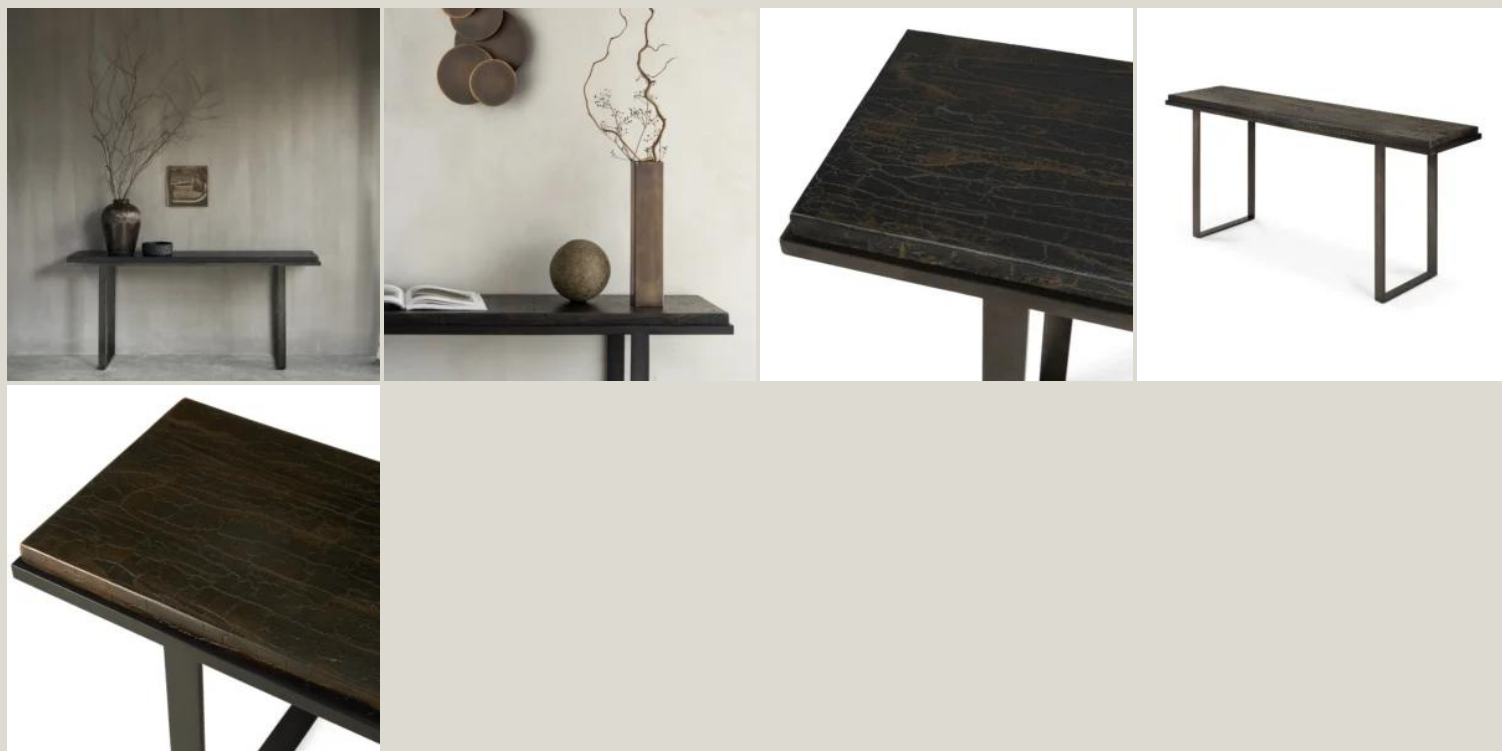

GALLERY IMAGES

Crafted from some of the **oldest artistic techniques**, the **Stability console table** is created and shaped by hand by **skilled artisans**.

Natural mineral powders and color pigments blend together to form the table's **unique finish**.

The thickness of the top creates a revealing contrast with the airy **metal base**. **Simple lines** and a standardized height show the clean beauty of well-crafted metalwork.

For over twenty-five years, Ethnicraft has been making **furniture and decorative objects** of **timeless modern beauty**. The Belgium-based company firmly believes in creating high-quality **solid wood** furniture that will last for generations and resist trends. The wood used in production comes from **responsibly and carefully managed forests**. Ethnicraft's goal is to emphasize the **essence** of furniture, creating furnishings characterized by simple, **essential lines and a distinctly minimal style**.

Essence: the top is made of mineral powders, water, earth, natural color pigments and metallic powders.

Boiserie Riva srl

00199 Roma - Via Nemorense 37/c
Tel. +39068845 253- P.IVA e C.F 05 229581003
info@riva.it - <https://www.riva.it>

Showroom

20159 Milano - Via L. Porro Lambertenghi 18
Tel. +39026883199
milano@riva.it

Showroom

00199 Roma - Via Nemorense 37/c
Tel. +39068845 253
roma@riva.it