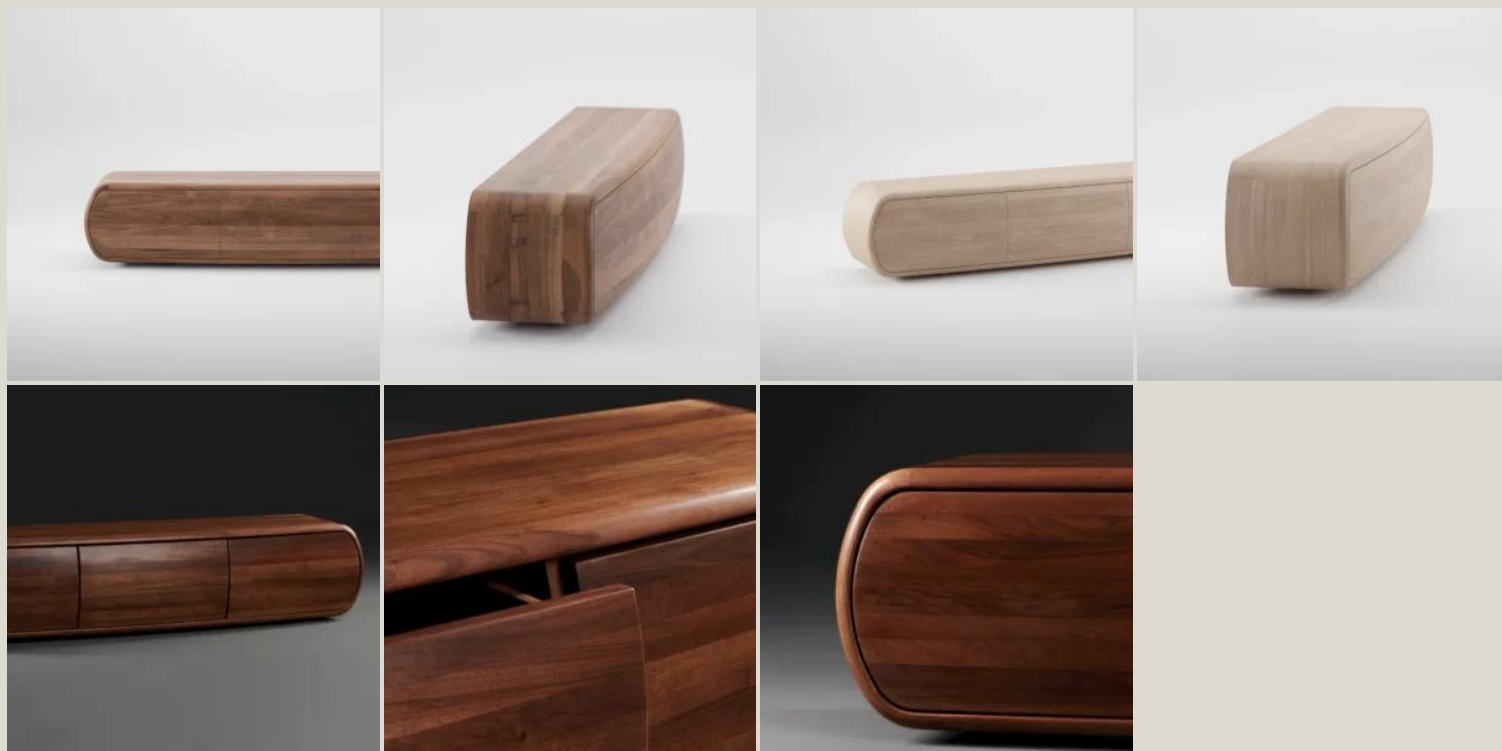

WU SIDEBORD

4.601,00 € – 6.393,00 €

SKU: artstowus000

Brand: Artisan

Boiserie Riva srl
00199 Roma - Via Nemorense 37/c
Tel. +39068845 253- P.IVA e C.F 05 229581003
info@riva.it - <https://www.riva.it>

Showroom
20159 Milano - Via L. Porro Lambertenghi 18
Tel. +39026883199
milano@riva.it

Showroom
00199 Roma - Via Nemorense 37/c
Tel. +39068845 253
roma@riva.it

GALLERY IMAGES

The **Wu sideboard** embodies the perfect combination of **modern design** and **exquisite craftsmanship**. Its **clean, flowing lines** with rounded edges give an impression of softness, while the **solid wood** structure enhances the natural beauty of the grain and texture of the material.