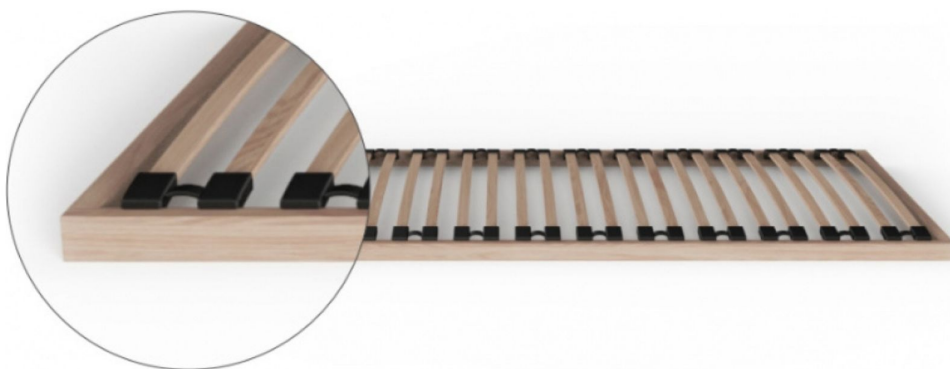

GAZZDA SLATTED BASE

150,00 € – 170,00 €

SKU: 181-000020

Brand: Gazzda

Boiserie Riva srl
00199 Roma - Via Nemorense 37/c
Tel. +39068845 253- P.IVA e C.F 05 229581003
info@riva.it - <https://www.riva.it>

Showroom
20159 Milano - Via L. Porro Lambertenghi 18
Tel. +39026883199
milano@riva.it

Showroom
00199 Roma - Via Nemorense 37/c
Tel. +39068845 253
roma@riva.it

Gazzda bed base, thanks to the high **elasticity** of its multilayer slats, optimally supports the body and allows you to maintain a **correct posture** for the duration of sleep.