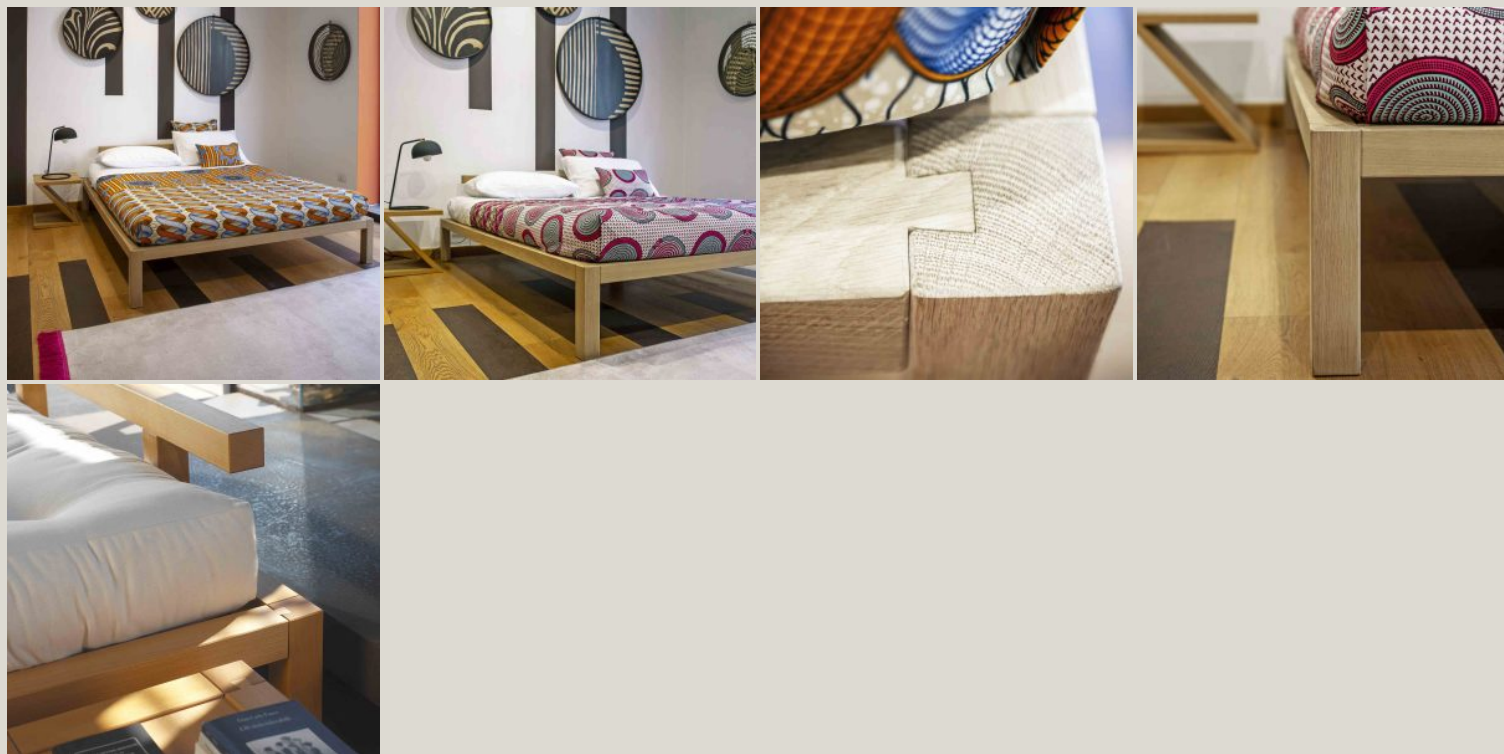

Showroom
20159 Milano - Via L. Porro Lambertenghi 18
Tel. +39026883199
milano@riva.it

Showroom
00199 Roma - Via Nemorense 37/c
Tel. +39068845 253
roma@riva.it

GALLERY IMAGES

Geadue is an **ecological bed** with a **simple and essential design** from the RivaViva collection. A single square-section profile makes up the foot, the stringers and the headboard itself. It is assembled by joining the stringers to the foot with a special **dovetail joint**. Geadue is made of **solid wood**, **interlockingly assembled without metal parts**, thus ensuring total comfort.