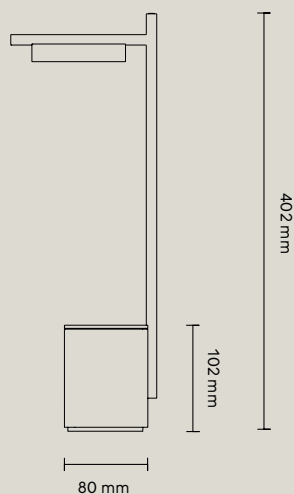

Material:

Steel, Aluminium

Charging cable:

Included, USB-C

Light Source:

Dimmable warm white LED

358 lm; 2700 K; CRI ≥ 90

The product contains a light source of energy efficiency class E

Ratings:

240 V; 50/60 Hz

Packaging:

Width	191 mm
Depth	191 mm
Height	480 mm
Weight	2 kg

Showroom
20159 Milano - Via L. Porro Lambertenghi 18
Tel. +39026883199
milano@riva.it

Showroom
00199 Roma - Via Nemorense 37/c
Tel. +39068845 253
roma@riva.it

Ratings:

240 V; 50/60 Hz

Packaging:

Width	191 mm
Depth	191 mm
Height	480 mm
Weight	2 kg

003

Showroom
20159 Milano - Via L. Porro Lambertenghi 18
Tel. +39026883199
milano@riva.it

Showroom
00199 Roma - Via Nemorense 37/c
Tel. +39068845253
roma@riva.it