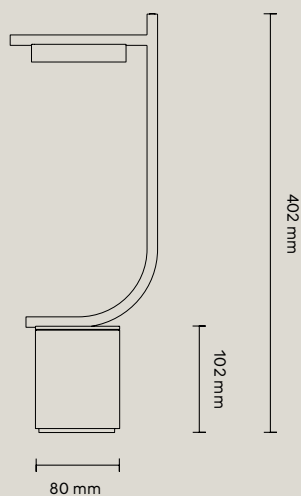

Ratings:

240 V; 50/60 Hz

Packaging:

Width	191 mm
Depth	191 mm
Height	480 mm
Weight	2 kg

Showroom
20159 Milano - Via L. Porro Lambertenghi 18
Tel. +39026883199
milano@riva.it

Showroom
00199 Roma - Via Nemorense 37/c
Tel. +39068845 253
roma@riva.it

Material:

Steel, Aluminium

Charging cable:

Included, USB-C

Light Source:

Dimmable warm white LED

358 lm; 2700 K; CRI ≥ 90

The product contains a light source of energy efficiency class E

Ratings:

240 V; 50/60 Hz

Packaging:

Width	191 mm
Depth	191 mm
Height	480 mm
Weight	2 kg

003

Showroom
20159 Milano - Via L. Porro Lambertenghi 18
Tel. +39026883199
milano@riva.it

Showroom
00199 Roma - Via Nemorense 37/c
Tel. +39068845253
roma@riva.it