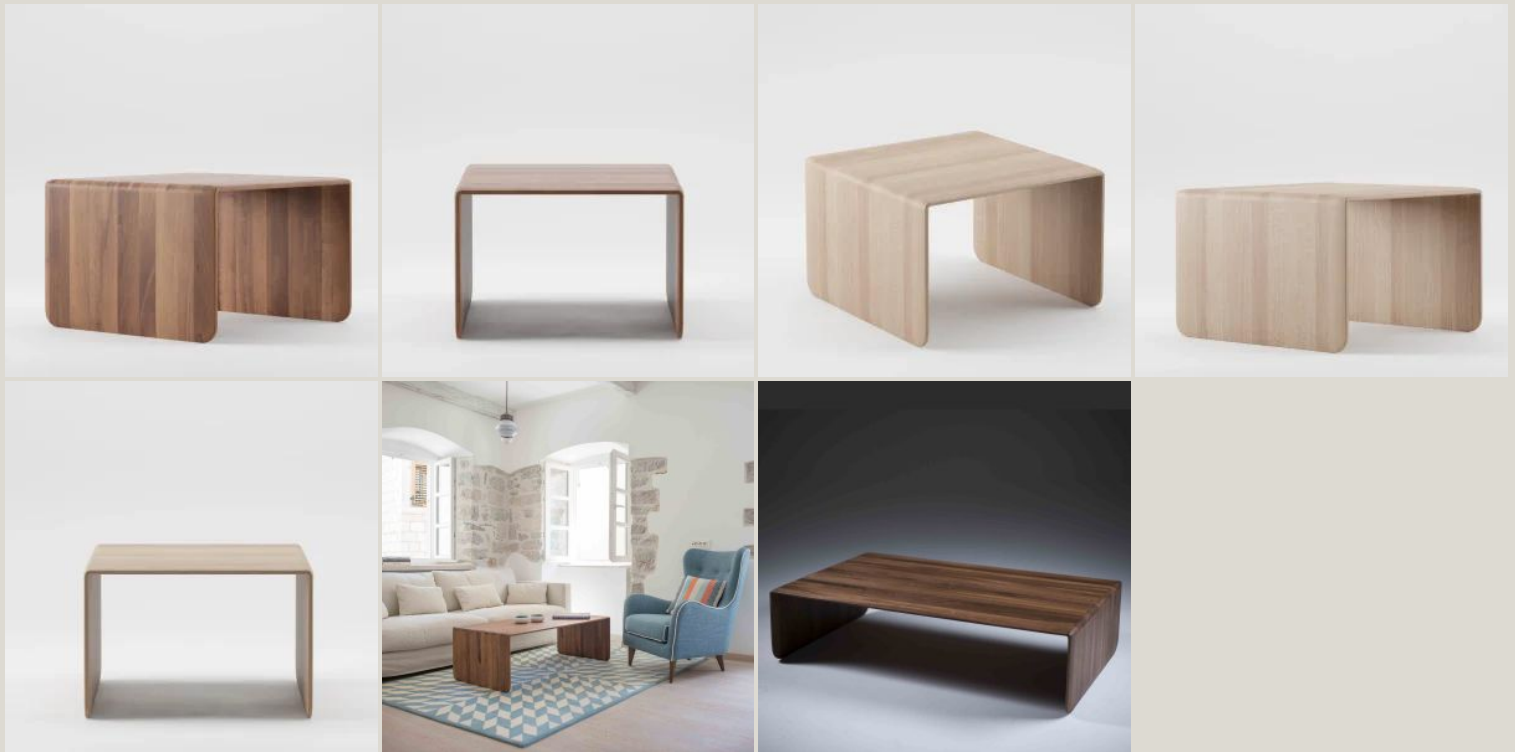

Showroom
20159 Milano - Via L. Porro Lambertenghi 18
Tel. +39026883199
milano@riva.it

Showroom
00199 Roma - Via Nemorense 37/c
Tel. +39068845 253
roma@riva.it

GALLERY IMAGES

Invito is a **coffee table** from the Invito collection with a **soft and elegant shape**. It is characterized by the sinuous line of its legs in the connection with the top. It is made **of solid wood**, treated with **natural materials** and is created by renowned designer **Michael Schneider**. It is available in a wide range of woods and sizes.