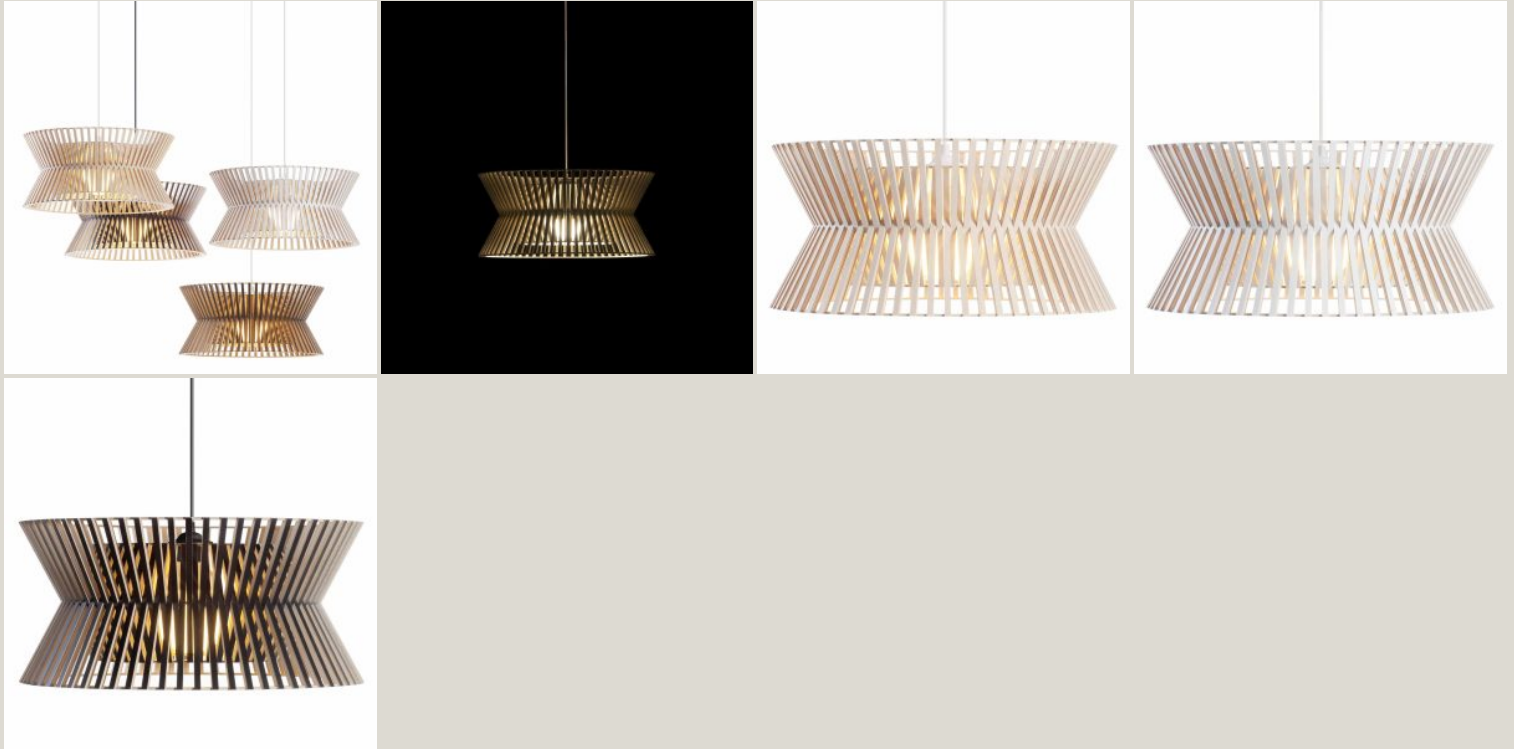

Showroom
00199 Roma - Via Nemorense 37/c
Tel. +39068845 253
roma@riva.it

GALLERY IMAGES

Kontro 6000 is a **new interpretation of the chandelier**. Its **open structure** diffuses **light** in a capillary manner. Secto Design is a **Finnish company** founded by Tuula Jusélius that specializes in the production of **designer lamps**. The lamps are **handcrafted** from high-quality **certified birch wood**. The entire collection of lamps is designed by the **award-winning Finnish architect Seppo Koho**, with whom Tuula Jusélius has been collaborating since the 1990s. The lamps are appreciated worldwide for their quality and adaptability to a **variety of styles** and contexts. The design of the lamps is both **classic** and **contemporary**.