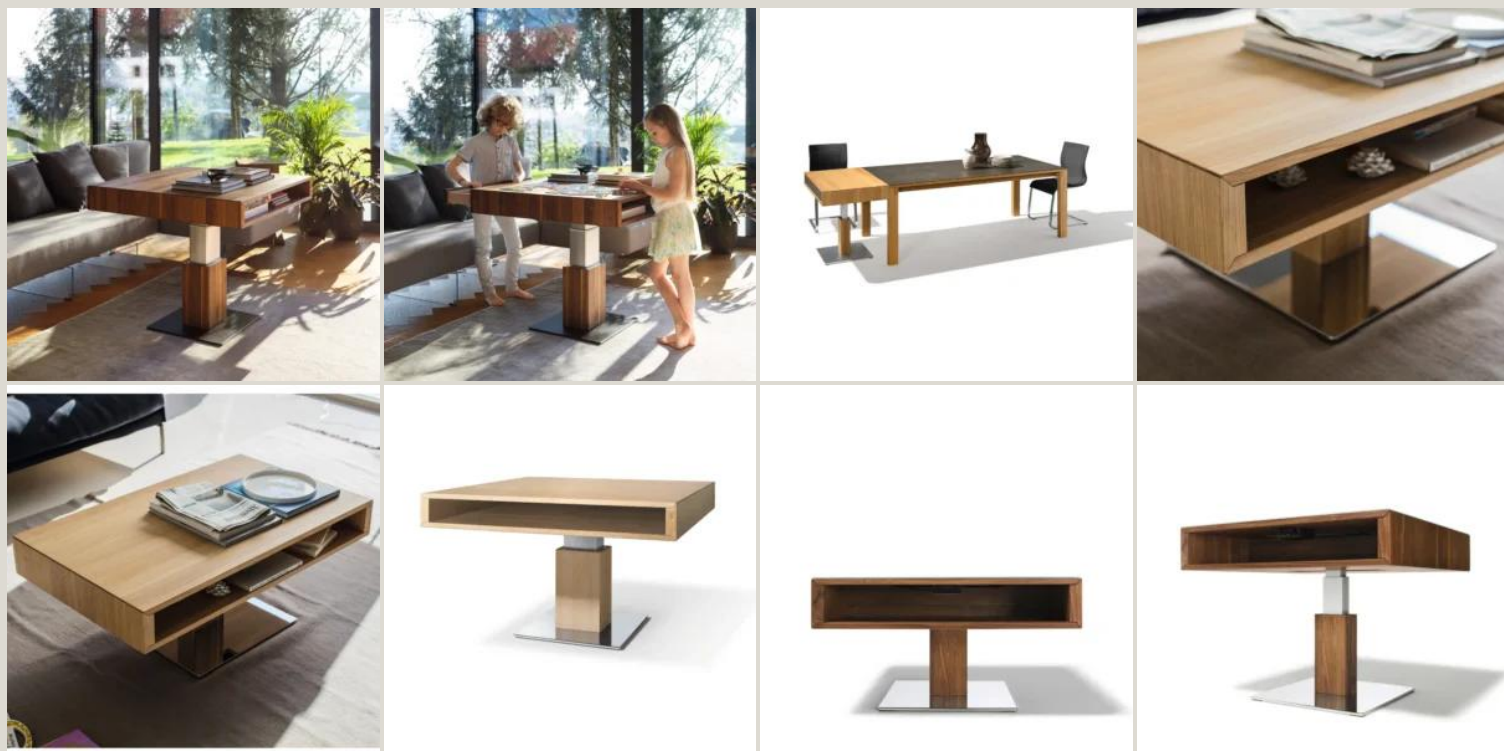

## GALLERY IMAGES

The **Lift** side table is continuously adjustable in height from 39.5 cm to 75.5 cm and will meet all your needs, whether as a practical side table, a quick lunch table or a coffee table. **Lift** can thus be juxtaposed with a regular table when needed. Your favorite magazines and books are always at hand in the large compartment underneath, a salient element in the design of the **Lift** side table. An additional feature ensures that this coffee table **never loses its balance**: the supporting base is made of steel, with a satin stainless steel, polished chrome or matte black finish. Optionally, you can add an extra splash of color to your living room with the colored glass top.

**The Lift side table can have a convenient drawer upon request.**

Team 7 furniture combines an **ecological philosophy** with a **contemporary lifestyle**.

Team 7 makes only **ecological furniture** designed in functionality and capable of combining innovative aesthetics with state-of-the-art technology.