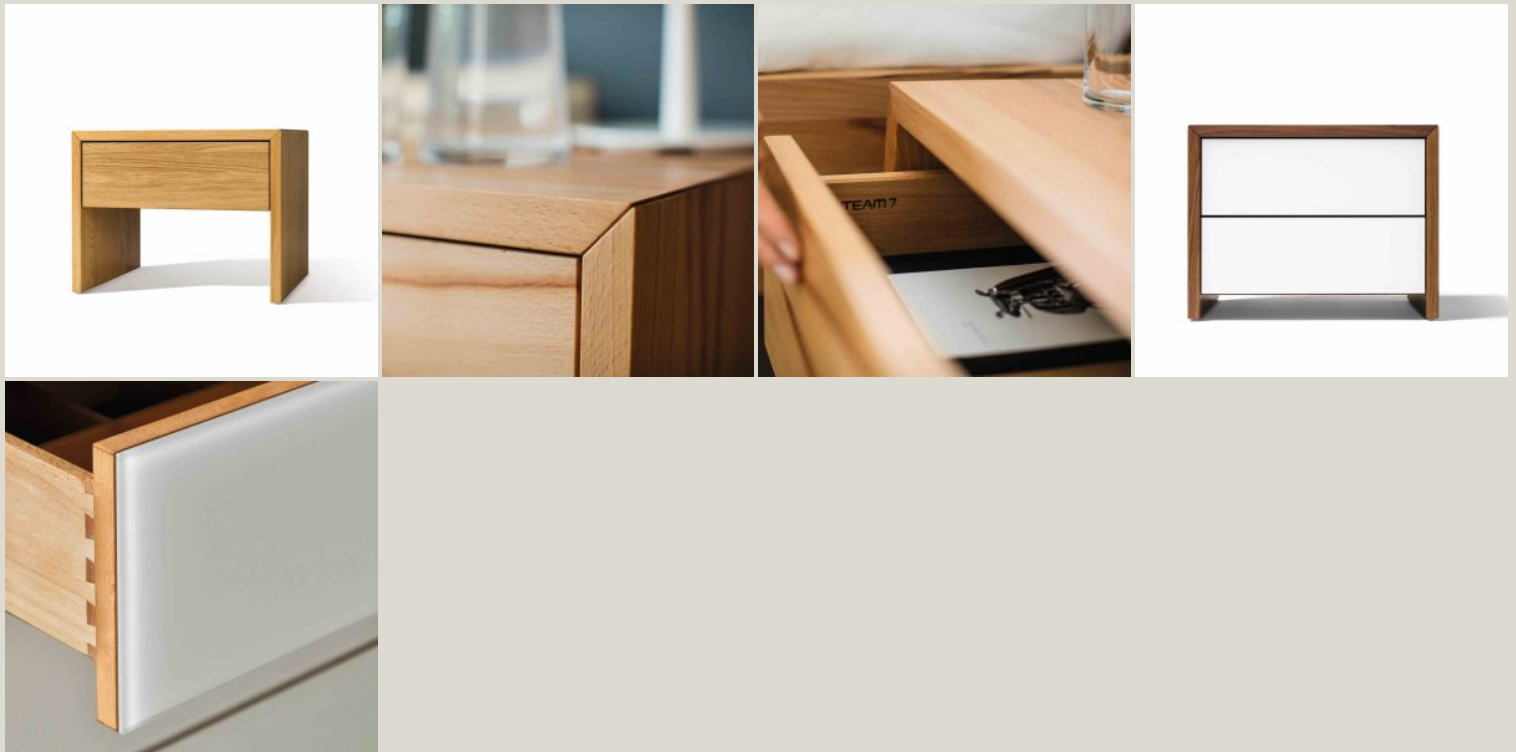

GALLERY IMAGES

With Team7's **lunetto** nightstands and dressers, you can comfortably watch **elegance meet comfort** from your bed: made **without handles**, the drawers open smoothly with a **light touch**.

The dresser size 81.2x42x71.5 has 4 drawers of h.15.6 cm

The dresser sized 81.2x42x87.5 has 3 drawers of h.15.6 cm + 1 drawer of h. 23.6 cm

The dresser sized 101.2x42x87.5 has 3 drawers h.15.6 cm + 1 of h. 23.6 cm Team 7 furniture combines an **ecological philosophy** with a **contemporary lifestyle**. Team 7 makes only **ecological furniture** designed in functionality and capable of combining innovative aesthetics with the latest technology. All of the brand's solutions are of **modern design** and in **harmony with nature**. The structures are made **of 100 percent natural wood**, which ensures high **stability** and maximum **strength**.

Dimensions: 51.2x42x39.5

Boiserie Riva srl

00199 Roma - Via Nemorense 37/c
Tel. +39068845 253- P.IVA e C.F 05 229581003
info@riva.it - <https://www.riva.it>

Showroom

20159 Milano - Via L. Porro Lambertenghi 18
Tel. +39026883199
milano@riva.it

Showroom

00199 Roma - Via Nemorense 37/c
Tel. +39068845 253
roma@riva.it