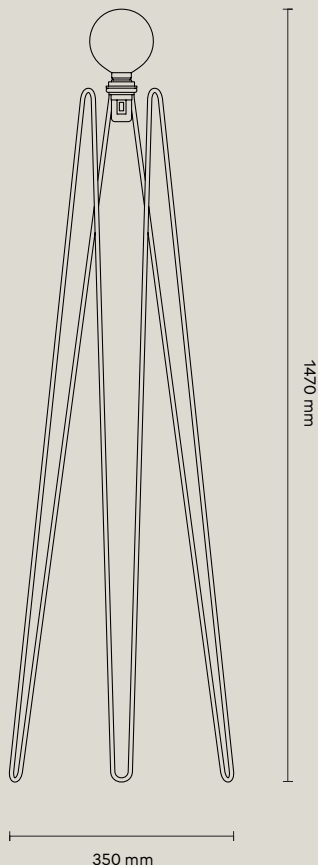

Dimensions: h. 147 cm

Bulb: E27, Max 42W

Boiserie Riva srl

00199 Roma - Via Nimorense 37/c
Tel. +39068845 253- P.IVA e C.F 05 229581003
info@riva.it - <https://www.riva.it>

Showroom

20159 Milano - Via L. Porro Lambertenghi 18
Tel. +39026883199
milano@riva.it

Showroom
00199 Roma - Via Nemorense 37/c
Tel. +39068845 253
roma@riva.it

Model Floor Lamp M2

Product Fact Sheet

Code / Frame Colour:
M2-BK / Black / RAL 9005 / ●
M2-W / White / RAL 9016 / ○

Characteristics:
- Powder coated steel frame
- Indoor use

Material:
Steel, Glass

Cord:
Textile cord, 3000 mm

Cord Colour:

Black (BK), Grey (GY), White (W), Yellow (Y), Red (R), Copper (CP), Cyan (CY), Green (GN), Dark Green (DGN)

Bulb:
Included
Ø125 mm LED bulb, 2700 K, 6W, 540 lm,
dimable, energy efficiency class F

Light Source
E27, Max 42W

Certificates:
CE | 874/2012 |

Packaging:
Width 290 mm
Depth 330 mm
Height 1330 mm
Weight 5 kg

Showroom
20159 Milano - Via L. Porro Lambertenghi 18
Tel. +39026883199
milano@riva.it