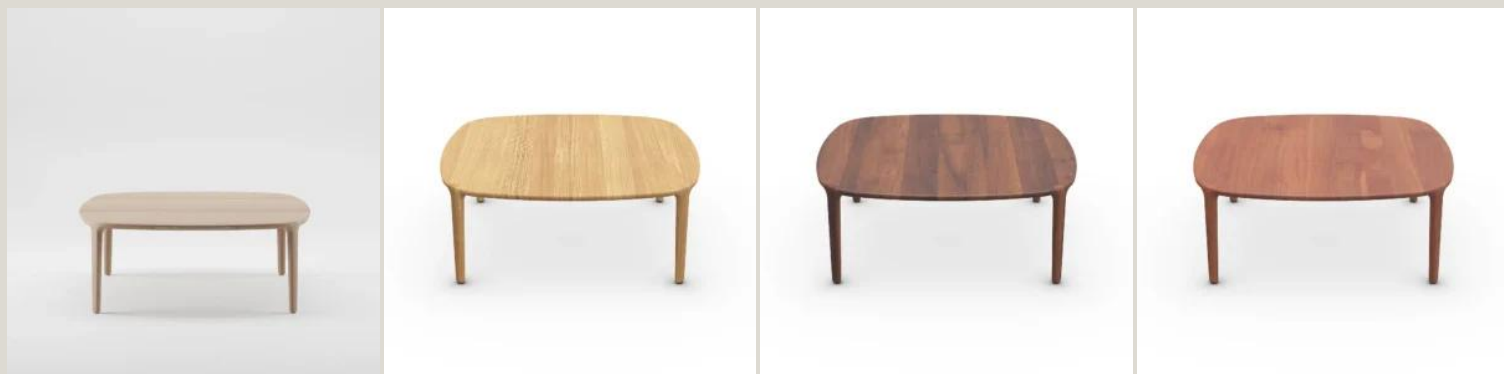

GALLERY IMAGES

Born from the encounter between the **living material of solid wood** and **refined contemporary lines**, the Wu collection embodies the essence of timeless furniture. Each piece combines the heritage of **traditional craftsmanship** with modern aesthetics, creating a harmonious dialogue between **functionality and formal elegance**.

The Artisan brand specialises in the handcrafted production of solid wood furniture. It has more than 50 years of experience and collaborates with the best local and global designers. Artisan uses only natural wood from renewable sources and uses only natural materials, such as oils and beeswaxes, for its treatment.

Boiserie Riva srl

00199 Roma - Via Nimorense 37/c
Tel. +39068845 253- P.IVA e C.F 05 229581003
info@riva.it - <https://www.riva.it>

Showroom

20159 Milano - Via L. Porro Lambertenghi 18
Tel. +39026883199
milano@riva.it

Showroom

00199 Roma - Via Nimorense 37/c
Tel. +39068845 253
roma@riva.it