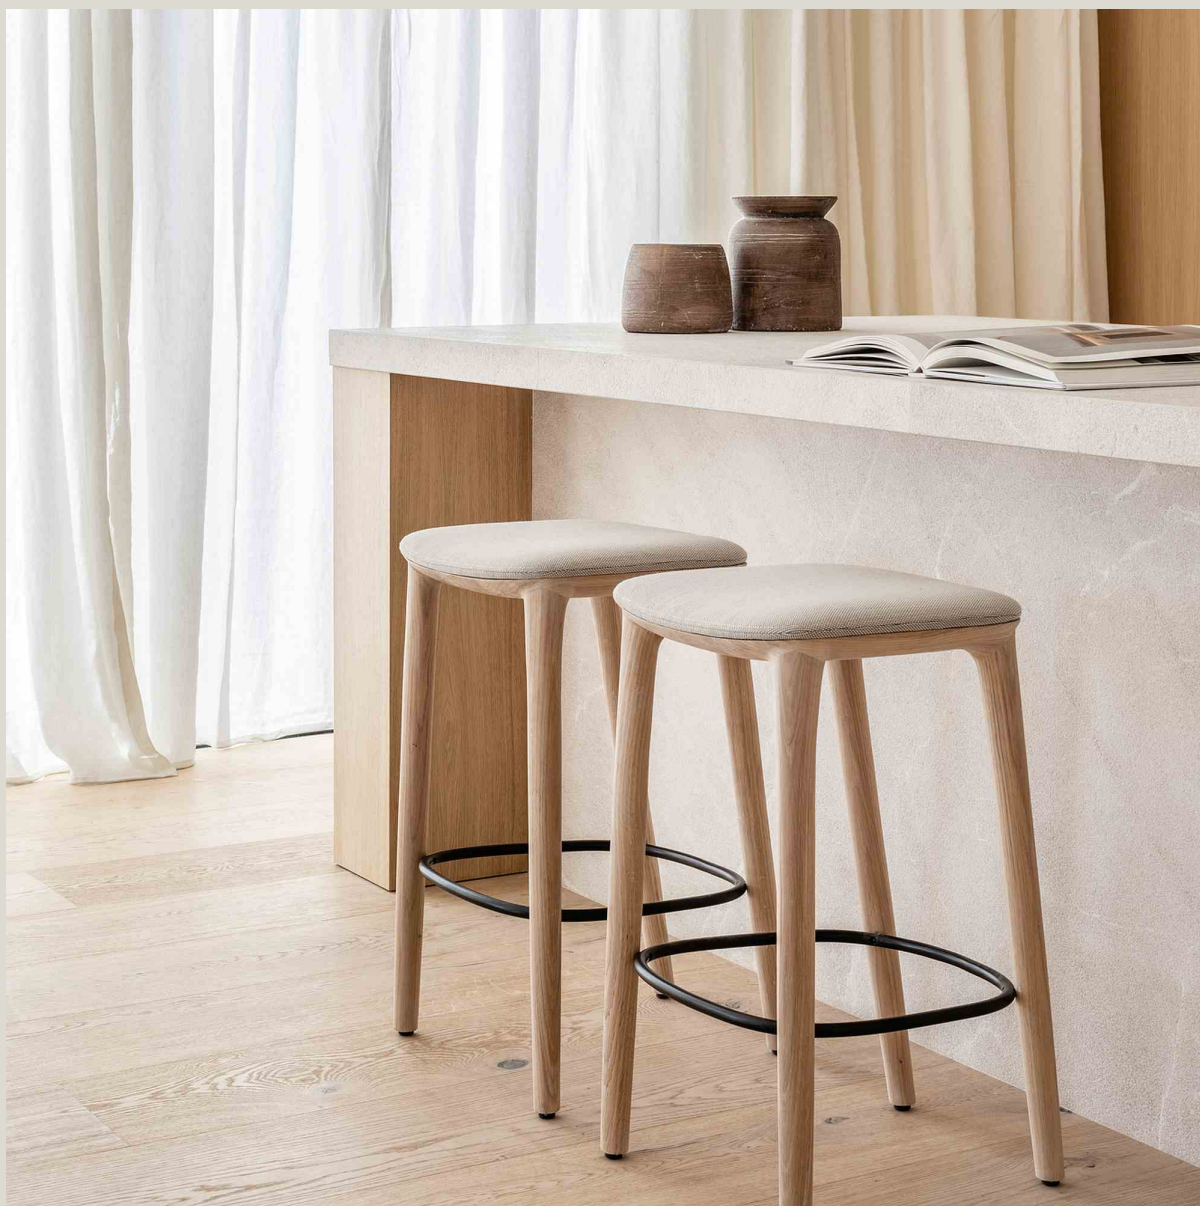

NEVA BAR 65

814,00 € – 1.231,00 €

SKU: artsgabnevbar65000

Brand: Artisan

Boiserie Riva srl
00199 Roma - Via Nemorense 37/c
Tel. +39068845 253- P.IVA e C.F 05 229581003
info@riva.it - <https://www.riva.it>

Showroom
20159 Milano - Via L. Porro Lambertenghi 18
Tel. +39026883199
milano@riva.it

Showroom
00199 Roma - Via Nemorense 37/c
Tel. +39068845 253
roma@riva.it