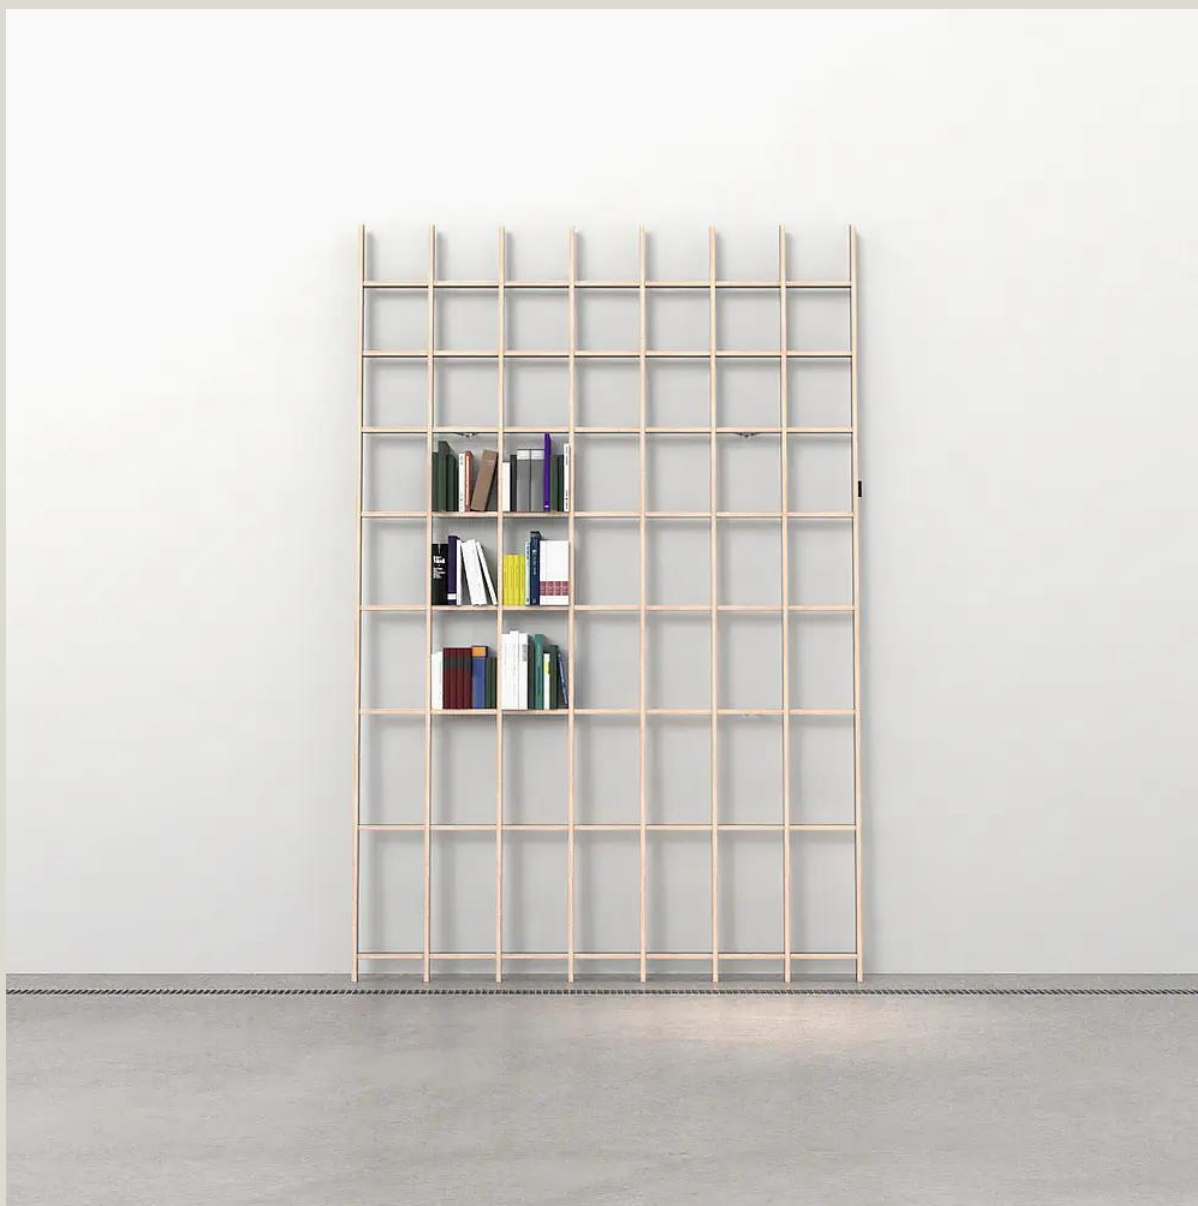

EIGER

763,00 € – 1.373,00 €

SKU: EI-24-Bo

Brand: Martin Breuer-Bono

Boiserie Riva srl
00199 Roma - Via Nemorense 37/c
Tel. +39068845 253- P.IVA e C.F 05 229581003
info@riva.it - <https://www.riva.it>

Showroom
20159 Milano - Via L. Porro Lambertenghi 18
Tel. +39026883199
milano@riva.it

Showroom
00199 Roma - Via Nemorense 37/c
Tel. +39068845 253
roma@riva.it