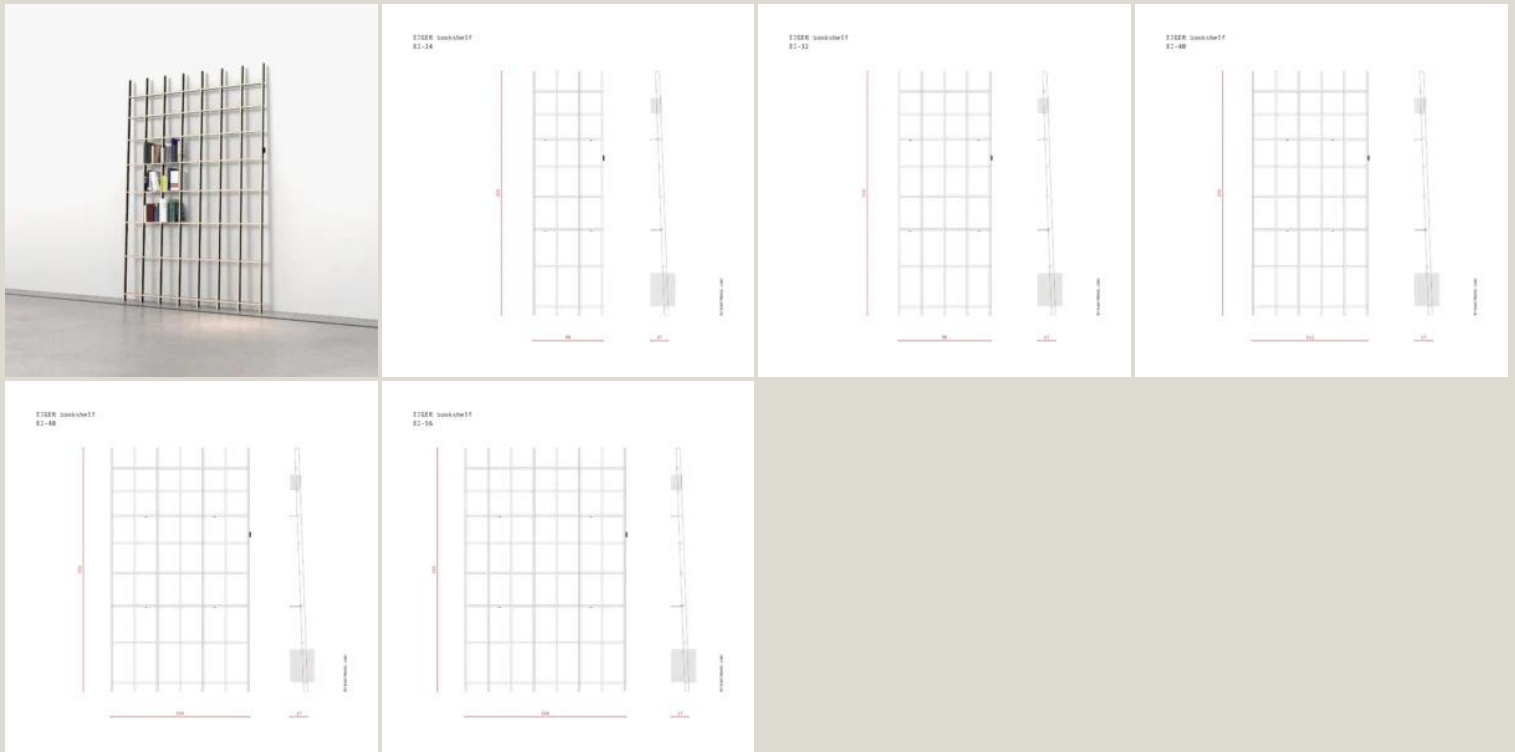

Showroom
00199 Roma - Via Nemorense 37/c
Tel. +39068845 253
roma@riva.it

GALLERY IMAGES

EIGER is a **minimal bookcase** characterized by an airy fan-shaped grid, spaced from the wall by frosted cylinders, that draws a striking play of sculptural **shadows**. With a touch, books tilt toward you, ready to be chosen. The functional design accommodates volumes of all sizes, with a **generous capacity** of up to 24 cm wide and 32 cm high.