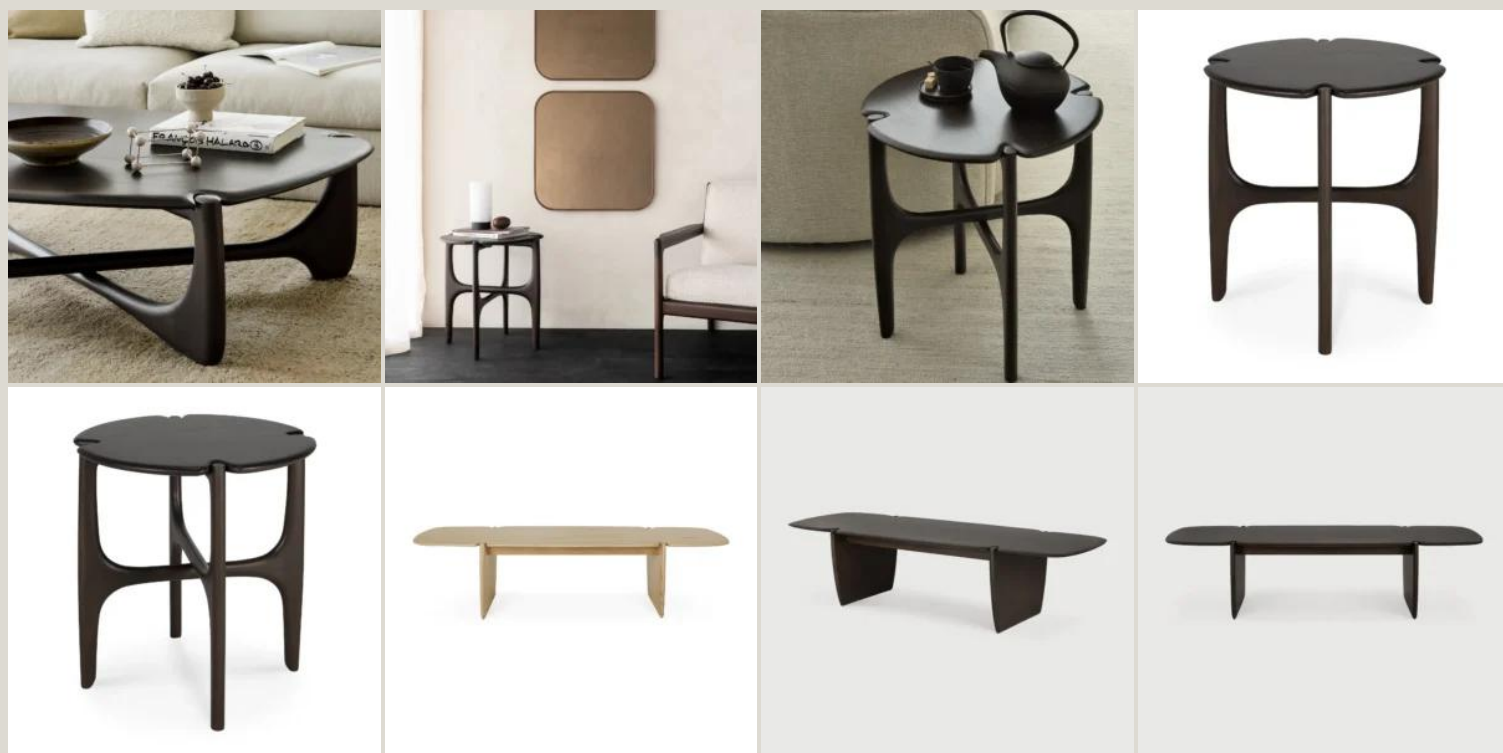

PI COFFEE TABLE

349,00 € – 1.239,00 €

SKU: 350100

Brand: Ethnicraft

Boiserie Riva srl
00199 Roma - Via Nemorense 37/c
Tel. +39068845 253- P.IVA e C.F 05 229581003
info@riva.it - <https://www.riva.it>

Showroom
20159 Milano - Via L. Porro Lambertenghi 18
Tel. +39026883199
milano@riva.it

Showroom
00199 Roma - Via Nemorense 37/c
Tel. +39068845 253
roma@riva.it

GALLERY IMAGES

The PI collection enhances **natural style** while maintaining **strength, curves** and **lines** as nature intended. Interesting shapes are revealed by this finish that is at once **elegant, refined, imperfect** and polished. Each PI table is **hand-finished** to ensure that the **individual character of the wood** is respected. Crafted by Alain van Havre.