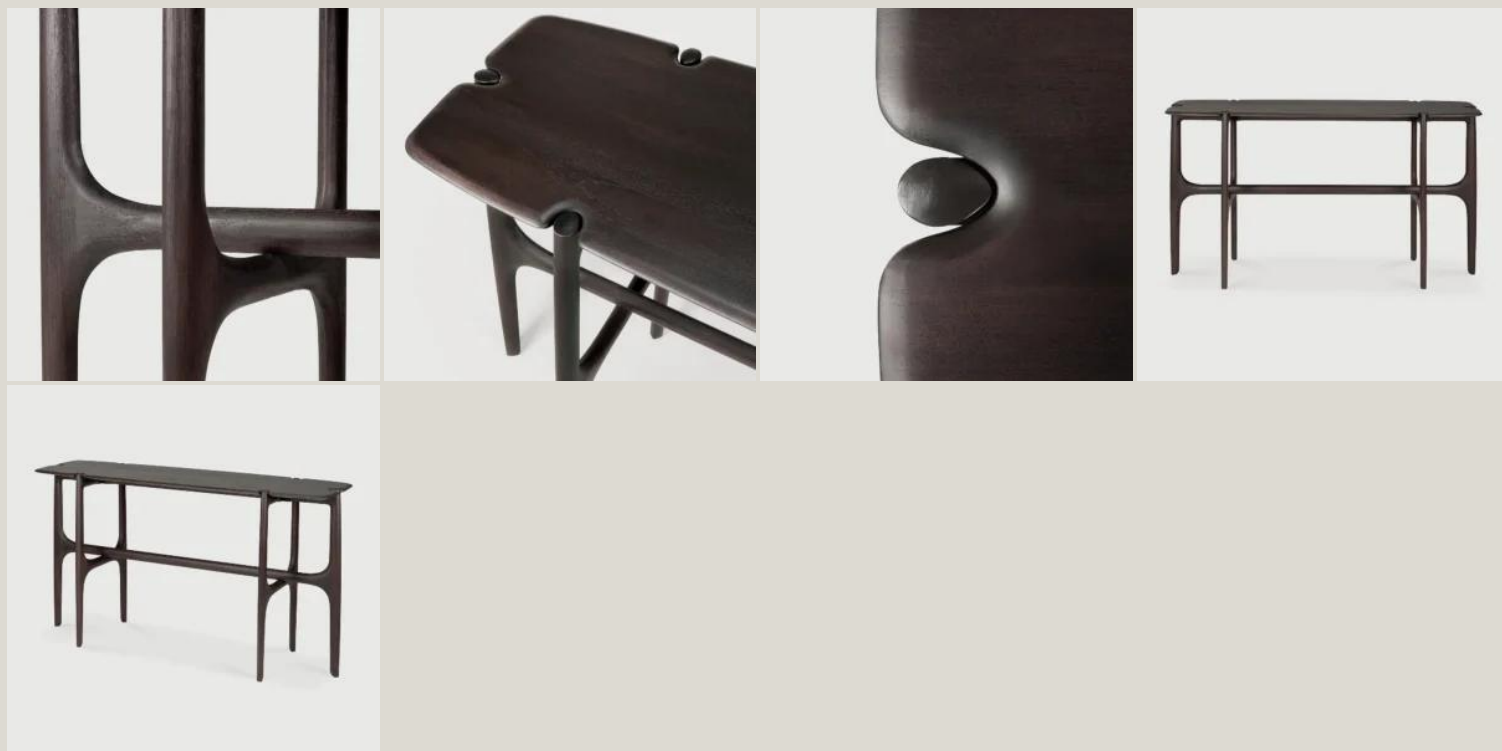

## GALLERY IMAGES

The PI collection enhances **natural style** while maintaining **strength, curves** and **lines** as nature intended. Interesting shapes are revealed by this finish that is at once **elegant, refined, imperfect** and polished. Each PI table is **hand-finished** to ensure that the **individual character of the wood** is respected. Crafted by Alain van Havre.