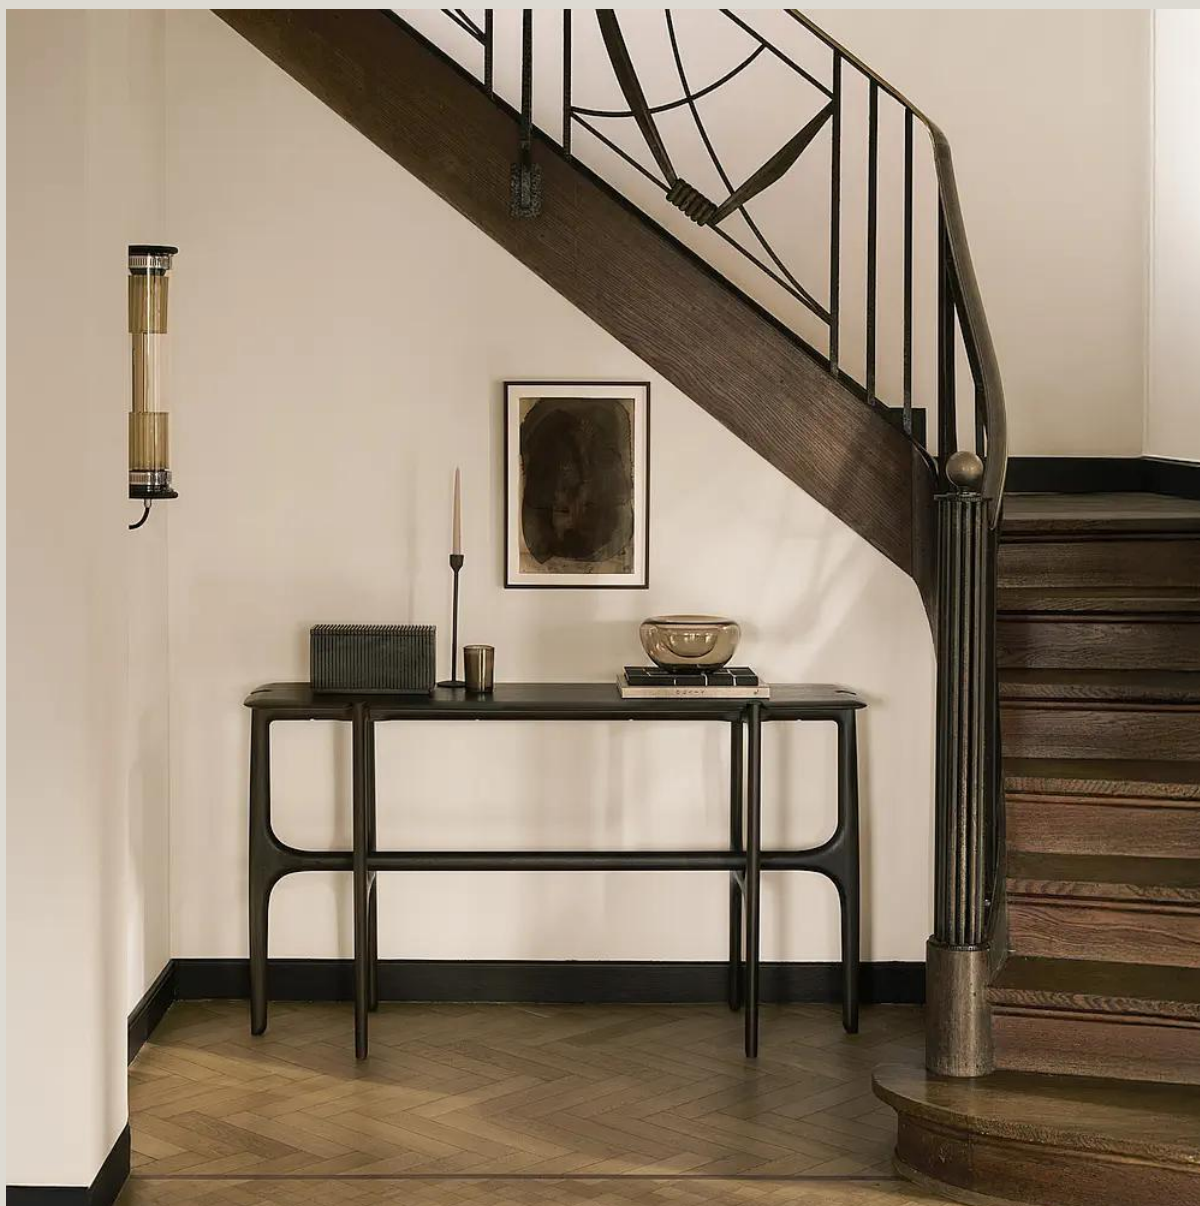

PI CONSOLLE TB

839,00 €

SKU: 11569

Brand: Ethnicraft

Boiserie Riva srl
00199 Roma - Via Nemorense 37/c
Tel. +39068845 253- P.IVA e C.F 05 229581003
info@riva.it - <https://www.riva.it>

Showroom
20159 Milano - Via L. Porro Lambertenghi 18
Tel. +39026883199
milano@riva.it

Showroom
00199 Roma - Via Nemorense 37/c
Tel. +39068845 253
roma@riva.it