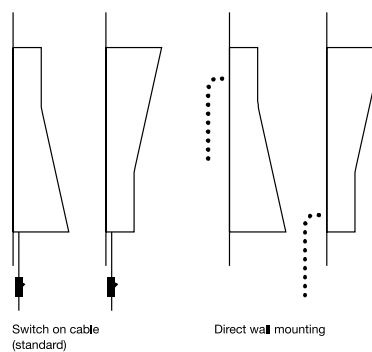

Boiserie Riva srl

00199 Roma – Via Nemorense 37/c
Tel. +39068845 253- P.IVA e C.F 05 229581003
info@riva.it – <https://www.riva.it>

Showroom

20159 Milano - Via L. Porro Lambertenghi 18
Tel. +39026883199
milano@riva.it

Showroom

00199 Roma - Via Nemorense 37/c
Tel. +39068845 253
roma@riva.it