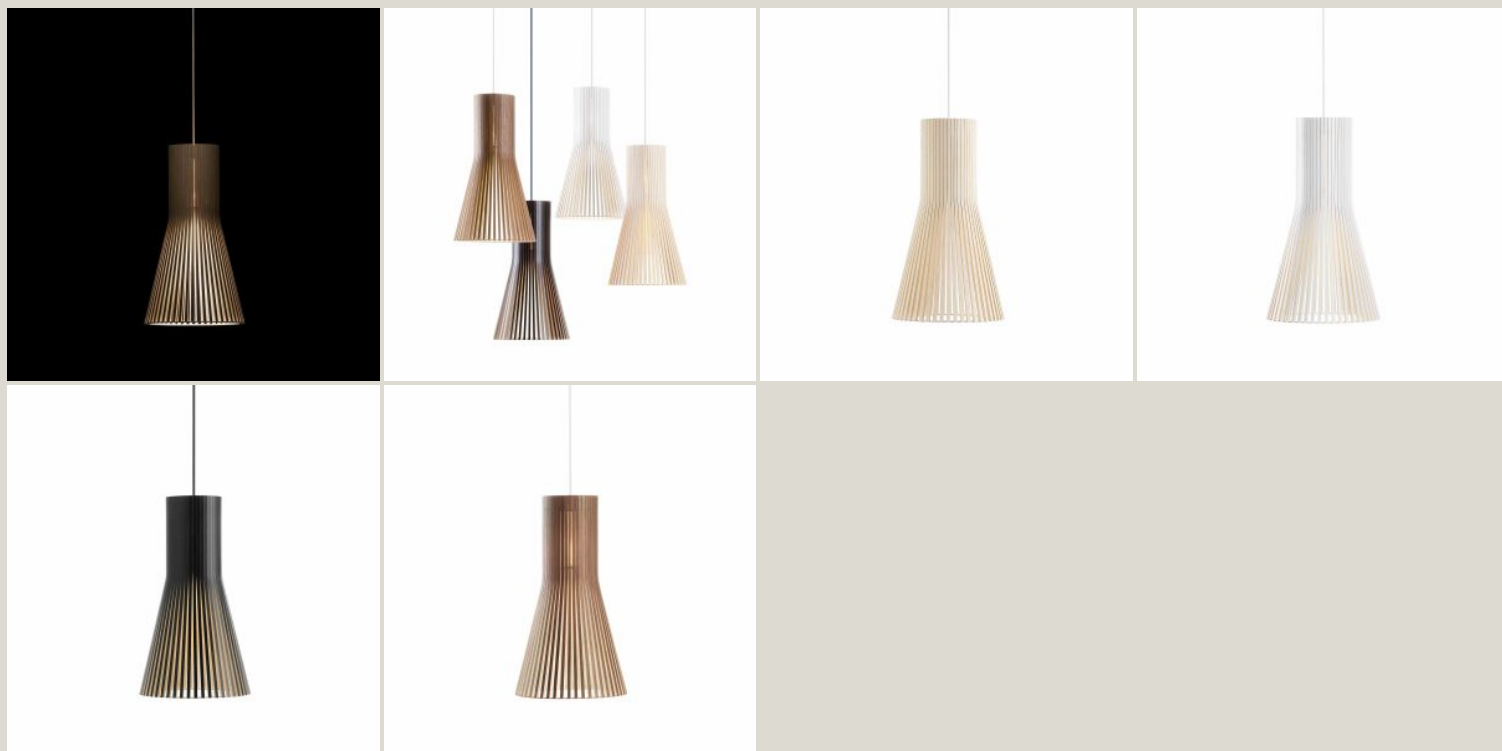

Showroom
00199 Roma - Via Nemorense 37/c
Tel. +39068845 253
roma@riva.it

GALLERY IMAGES

A pendant with a **practical wide beam**. Illuminates dining tables and kitchen counters. **Functional and elegant**. This lamp from Secto Design uses **Dezall's patented ceiling suspension**. **Quick and easy** to install, it allows the bowl to adhere perfectly to the ceiling. Secto Design is a **Finnish company** founded by Tuula Jusélius that specializes in the production of **designer lamps**. The lamps are **handcrafted** from high-quality **certified birch wood**. The entire collection of lamps is designed by the **award-winning Finnish architect Seppo Koho**, with whom Tuula Jusélius has been collaborating since the 1990s. The lamps are appreciated worldwide for their quality and adaptability to a **variety of styles** and contexts. The design of the lamps is both **classic** and **contemporary**.