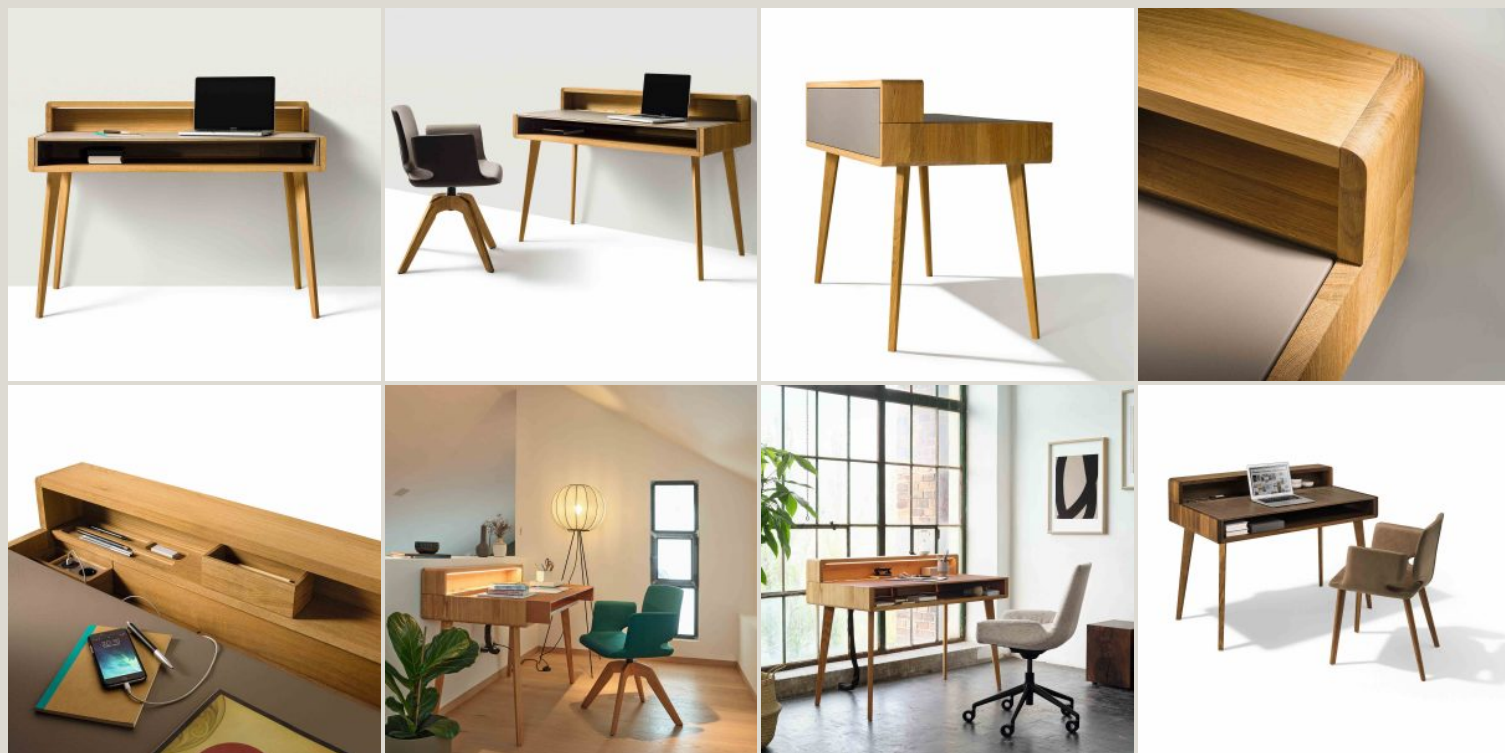

Showroom
00199 Roma - Via Nemorense 37/c
Tel. +39068845 253
roma@riva.it

GALLERY IMAGES

As a free-standing version or with two legs, Sol, with its **clean design**, is an excellent companion for any area of the home. **Two sliding tops**, cleverly placed one inside the other-one made of wood, the other with leather upholstery-constitute Sol's central idea. Sol's top is removable and locks open and closed. A **power outlet with USB connection** and **innovative wireless charging** for smartphones or tablets to power any device; **compartments for tools and accessories**, a **pen slot**, and a secret **drawer** for better organization. A riser with adjustable LED lighting is available for optimal lighting. Finally, a Stricktex gutter groups scattered cables. Sol is also available without a riser. Team 7 furniture combines an **ecological philosophy** with a **contemporary lifestyle**. Team 7 makes only **ecological furniture** designed in functionality and capable of combining innovative aesthetics with state-of-the-art technology. All of the brand's solutions are of **modern design** and in **harmony with nature**. The structures are made of **100 percent natural wood**, which ensures high **stability** and maximum **strength**.