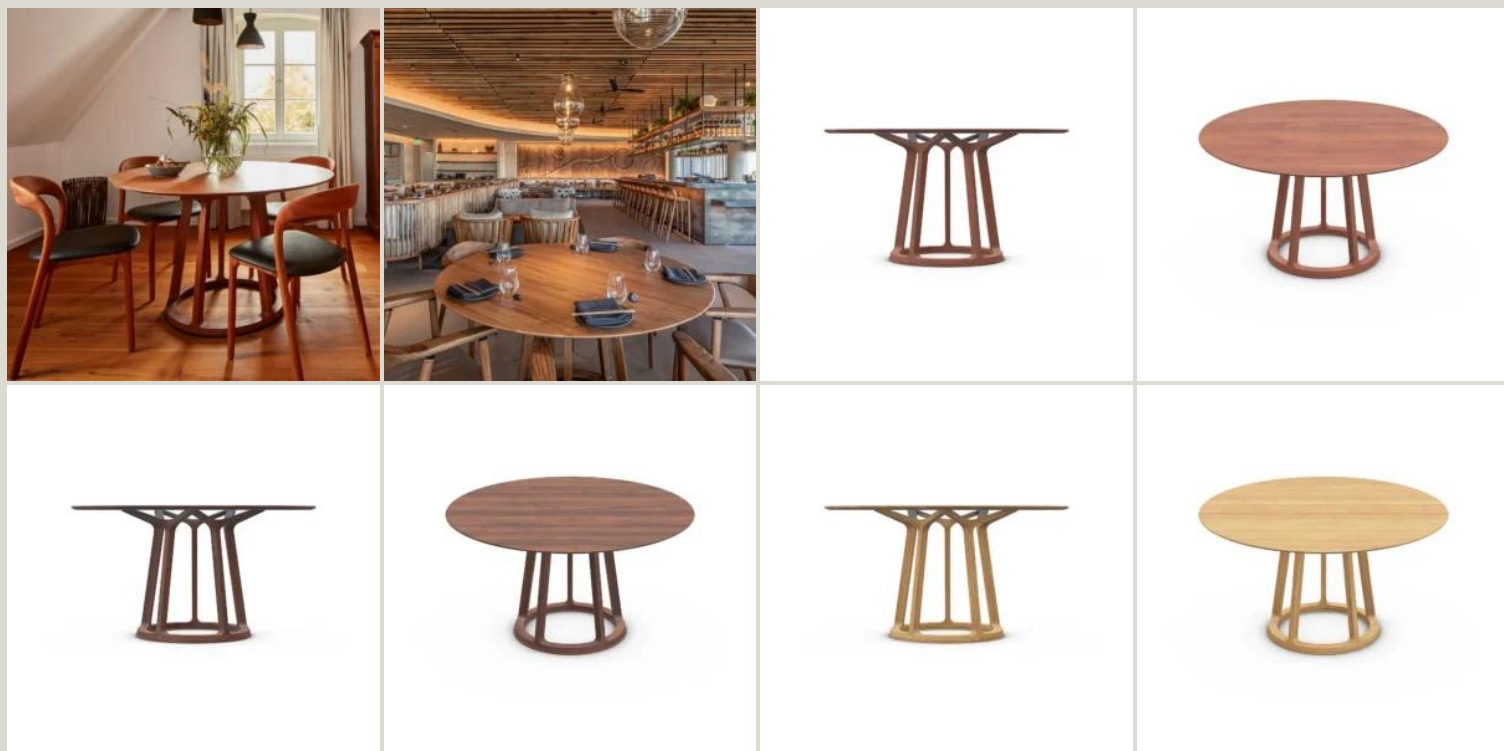

## GALLERY IMAGES

Designed by Michael Schneider, it harmoniously combines sculptural elegance and refined functionality. Its distinctive base and large overhang create a striking silhouette without compromising comfort. Masterfully crafted from fine solid woods, Pivot stands out as a sophisticated design element, naturally enhancing any space dedicated to conviviality.