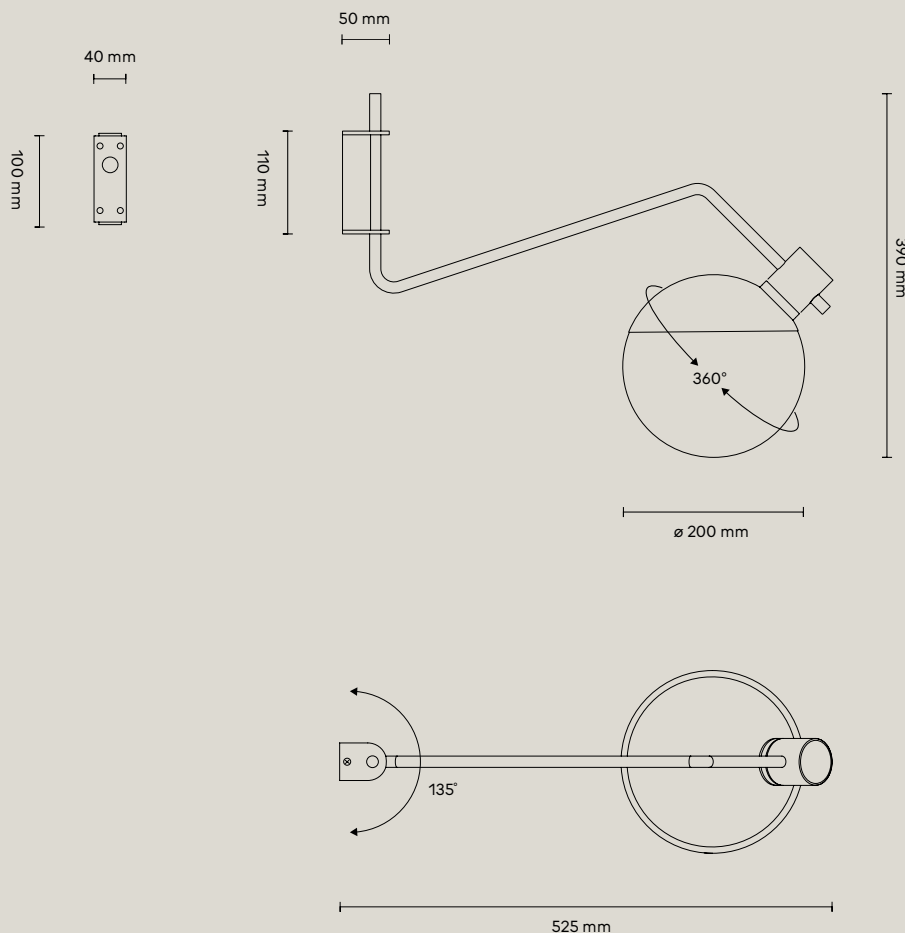

Showroom
00199 Roma - Via Nemorense 37/c
Tel. +39068845 253
roma@riva.it

Baluna Wall Lamp

Medium

Product Fact Sheet

Code / Colour:

BA-W-M / Black / RAL 9005 / ●

BA-W-Mnd / Black / RAL 9005 / ●

Characteristics:

- Built-in on/off switch
- With or without integrated dimmer
- Triple coated opal glass diffuser
- Rotating lampshade and arm
- Indoor use

Material:

Steel, Glass

Cord:

Removable cord included, 2500 mm

Installation:

Hardwiring / Plug-in

Bulb:

Included only with integrated dimmer option - dimmable LED

The product contains a light source of energy efficiency class E

Light Source:

E14, Max 8W; max Ø36 mm

Ratings:

220-230 V; 50 Hz; IP 20; class I

Certificates:

CE | 874/2012 |

Packaging:

Width	270 mm
Depth	385 mm
Height	615 mm
Weight	3.1 kg

ON / OFF / dimm switch

Showroom
20159 Milano - Via L. Porro Lambertenghi 18
Tel. +39026883199
milano@riva.it

Showroom
00199 Roma - Via Nemorense 37/c
Tel. +39068845253
roma@riva.it