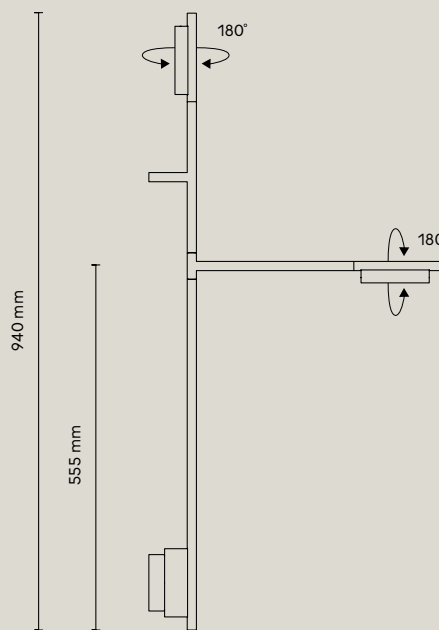

**Finitura: alluminio**

**Dimensioni: h. 94 cm**

**Lampadina: LED; 10,8 W; 1160 lm; 2700 K**

Material:  
Steel

Installation:  
Hardwiring / Plug-in

Cord:  
Removable cord included, 2500 mm

Light Source:  
Dimmable LED; 10,8 W; 1160 lm; 2700 K;  
The product contains a light source of energy efficiency class E

Ratings:  
230 V; 50/60 Hz

Packaging:

Width	540 mm
Depth	160 mm
Height	1060 mm
Weight	4.3 kg

003

**Showroom**  
20159 Milano - Via L. Porro Lambertenghi 18  
Tel. +39026883199  
milano@riva.it

00199 Roma - Via ...  
Tel. +39068...  
roma@riva.it